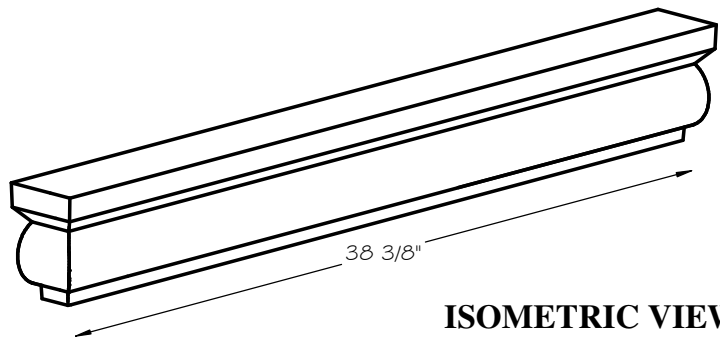

STONE CAST INC.

2300 KARBACH "B" HOUSTON TX 77092

Office: 713-683-6780 * Fax: 713-683-6749 * www.houstonstonecast.com

BEACON HILL 5 1/2" HEADER RETURNS

SCALE AS NOTED

STANDARD DIMENSIONS AVAILABLE

SIZE	ITEM #
5 1/2"	F62L5.5A
5 1/2"	F62R5.5A

5 1/2" BEACON HILL HEADER RETURNS

ITEM # F62L5.5A (LEFT)

ITEM # F62R5.5A (RIGHT)

FOR BRICK, STONE (NATURAL OR CULTURED)

* STUCCO APPLICATIONS