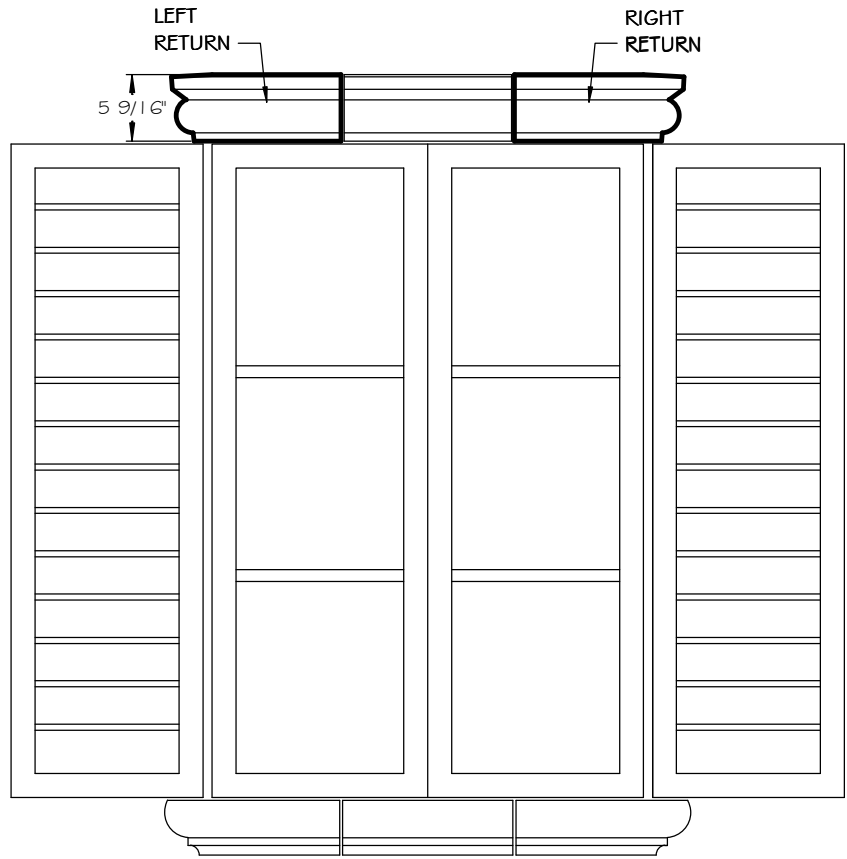

STONE CAST INC.

2300 KARBACH "B" HOUSTON TX 77092

Office: 713-683-6780 * Fax: 713-683-6749 * www.houstonstonecast.com

BEACON HILL 5 1/2" HEADER RETURNS

SCALE AS NOTED

STANDARD DIMENSIONS AVAILABLE

SIZE	ITEM #
5 1/2"	F62L5.5A
5 1/2"	F62R5.5A

5 1/2" BEACON HILL HEADER RETURNS

ITEM # F62L5.5A (LEFT)

ITEM # F62R5.5A (RIGHT)

FOR BRICK, STONE (NATURAL OR CULTURED)

* STUCCO APPLICATIONS