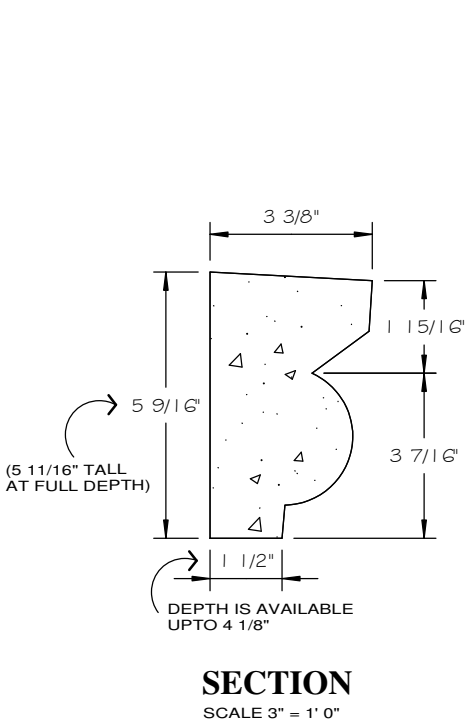

STONE CAST INC.

2300 KARBACH "B" HOUSTON TX 77092

Office: 713-683-6780 * Fax: 713-683-6749 * www.houstonstonecast.com

BEACON HILL 5 1/2" HEADER RETURNS

SCALE AS NOTED

STANDARD DIMENSIONS AVAILABLE

SIZE	ITEM #
5 1/2"	F62L5.5A
5 1/2"	F62R5.5A

5 1/2" BEACON HILL HEADER RETURNS

ITEM # F62L5.5A (LEFT)

ITEM # F62R5.5A (RIGHT)

FOR BRICK, STONE (NATURAL OR CULTURED)

* STUCCO APPLICATIONS