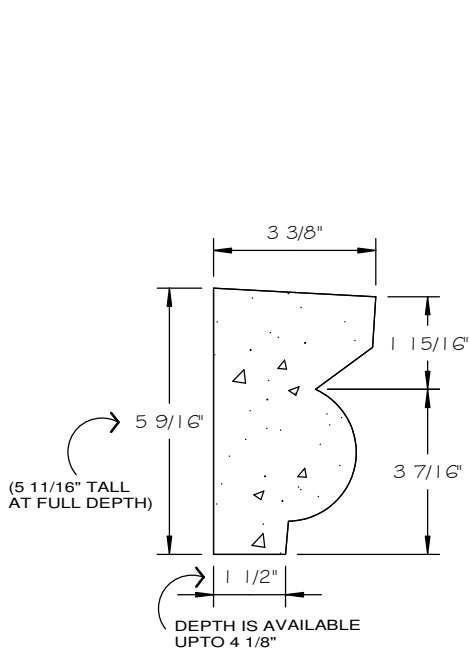

STONE CAST INC.

2300 KARBACH "B" HOUSTON TX 77092

Office: 713-683-6780 * Fax: 713-683-6749 * www.houstonstonecast.com

BEACON HILL 5 1/2" HEADER STRAIGHT

SCALE AS NOTED

SECTION

SCALE 3" = 1' 0"

FRONT VIEW

SCALE 3/4" = 1' 0"

ISOMETRIC VIEW

NOT TO SCALE

STANDARD DIMENSIONS AVAILABLE

SIZE	ITEM #
5 1/2" x 48"L	FG2-5.5

5 1/2" BEACON HILL HEADER STRAIGHT

ITEM # FG2-5.5

FOR BRICK, STONE (NATURAL OR CULTURED)