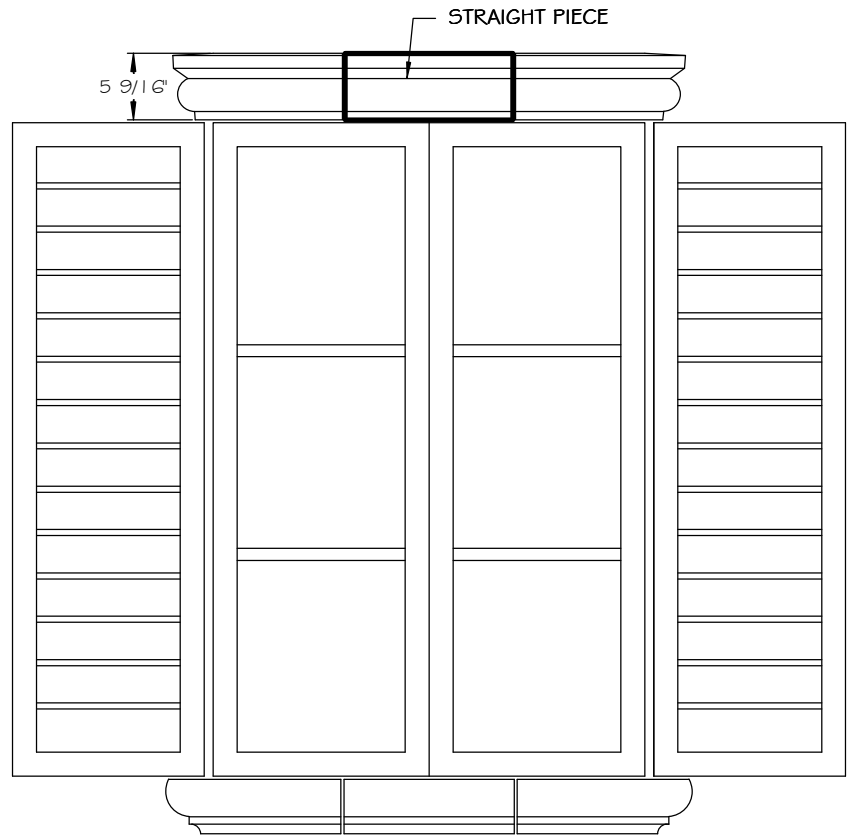

STONE CAST INC.

2300 KARBACH "B" HOUSTON TX 77092

Office: 713-683-6780 * Fax: 713-683-6749 * www.houstonstonecast.com

BEACON HILL 5 1/2" HEADER STRAIGHT

SCALE AS NOTED

SECTION

SCALE 3" = 1' 0"

FRONT VIEW

SCALE 3/4" = 1' 0"

ISOMETRIC VIEW

NOT TO SCALE

STANDARD DIMENSIONS AVAILABLE

SIZE	ITEM #
5 1/2" x 48"L	FG2-5.5

5 1/2" BEACON HILL HEADER STRAIGHT

ITEM # FG2-5.5

FOR BRICK, STONE (NATURAL OR CULTURED)