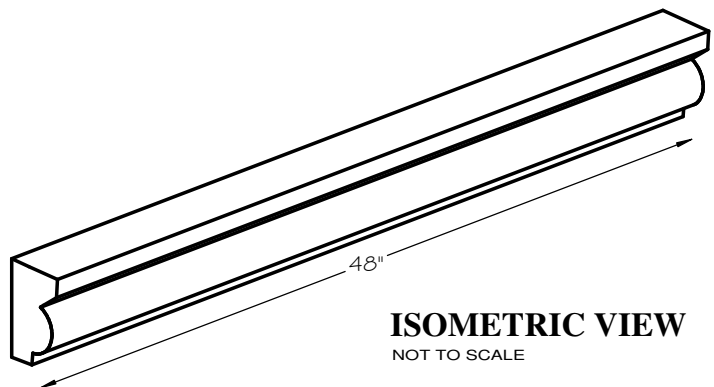

STONE CAST INC.

2300 KARBACH "B" HOUSTON TX 77092

Office: 713-683-6780 * Fax: 713-683-6749 * www.houstonstonecast.com

BEACON HILL 5 1/2" HEADER STRAIGHT

SCALE AS NOTED

SECTION

SCALE 3" = 1' 0"

FRONT VIEW

SCALE 3/4" = 1' 0"

ISOMETRIC VIEW

NOT TO SCALE

STANDARD DIMENSIONS AVAILABLE

SIZE	ITEM #
5 1/2" x 48"L	FG2-5.5

5 1/2" BEACON HILL HEADER STRAIGHT

ITEM # FG2-5.5

FOR BRICK, STONE (NATURAL OR CULTURED)