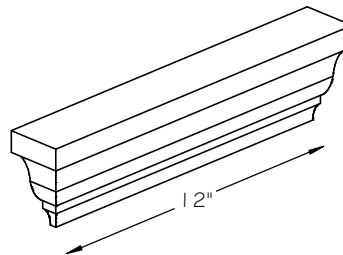

STONE CAST INC.

2300 KARBACH "B" HOUSTON TX 77092

Office: 713-683-6780 * Fax: 713-683-6749 * www.houstonstonecast.com

FLORENZA 3 1/2" HEADER RETURNS

SCALE AS NOTED

SECTION

SCALE 4" = 1' 0"

FRONT VIEW

SCALE 3/4" = 1' 0"

ISOMETRIC VIEW

(LEFT RETURN SHOWN)
NOT TO SCALE

STANDARD DIMENSIONS AVAILABLE

SIZE	ITEM #
3 1/2"	F03L3.5
3 1/2"	F03R3.5
4"	F03L04
4"	F03R04
8"	F03L08
8"	F03R08

3 1/2" FLORENZA HEADER RETURNS