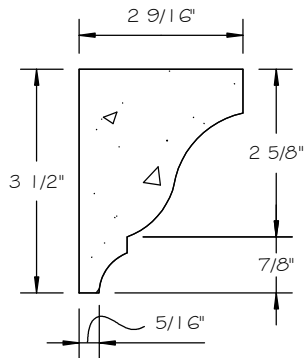

STONE CAST INC.

2300 KARBACH "B" HOUSTON TX 77092

Office: 713-683-6780 * Fax: 713-683-6749 * www.houstonstonecast.com

FLORENZA 3 1/2" HEADER RETURNS

SCALE AS NOTED

SECTION

SCALE 4" = 1' 0"

FRONT VIEW

SCALE 3/4" = 1' 0"

ISOMETRIC VIEW

(LEFT RETURN SHOWN)
NOT TO SCALE

STANDARD DIMENSIONS AVAILABLE

SIZE	ITEM #
3 1/2"	F03L3.5
3 1/2"	F03R3.5
4"	F03L04
4"	F03R04
8"	F03L08
8"	F03R08

3 1/2" FLORENZA HEADER RETURNS