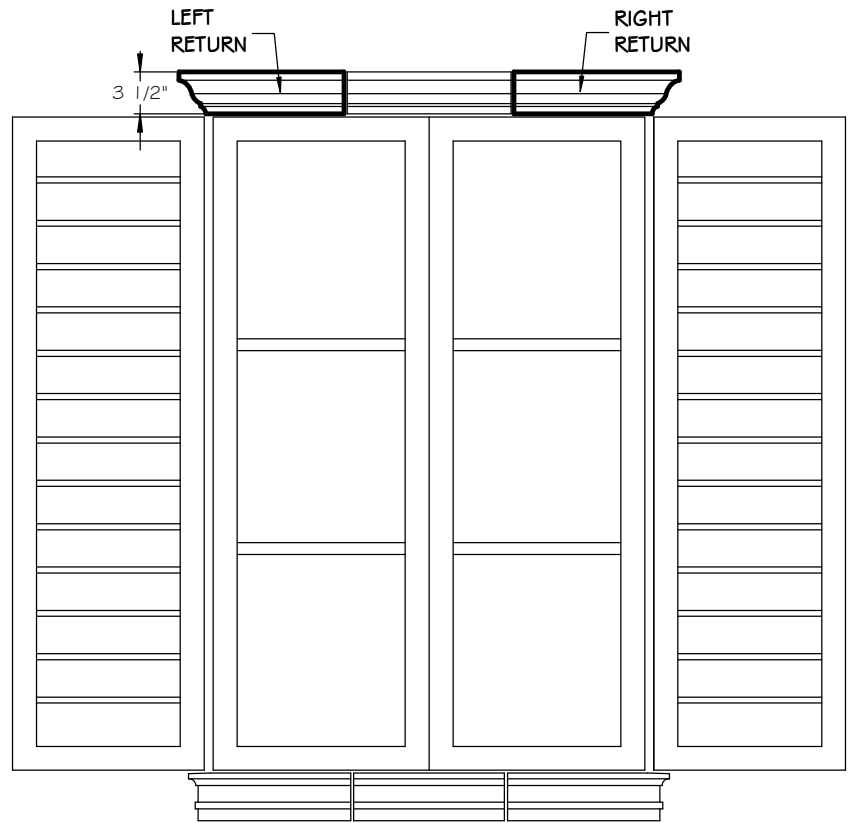

STONE CAST INC.

2300 KARBACH "B" HOUSTON TX 77092

Office: 713-683-6780 * Fax: 713-683-6749 * www.houstonstonecast.com

FLORENZA 3 1/2" HEADER RETURNS

SCALE AS NOTED

SECTION

SCALE 4" = 1' 0"

FRONT VIEW

SCALE 3/4" = 1' 0"

ISOMETRIC VIEW

(LEFT RETURN SHOWN)
NOT TO SCALE

STANDARD DIMENSIONS AVAILABLE

SIZE	ITEM #
3 1/2"	F03L3.5
3 1/2"	F03R3.5
4"	F03L04
4"	F03R04
8"	F03L08
8"	F03R08

3 1/2" FLORENZA HEADER RETURNS