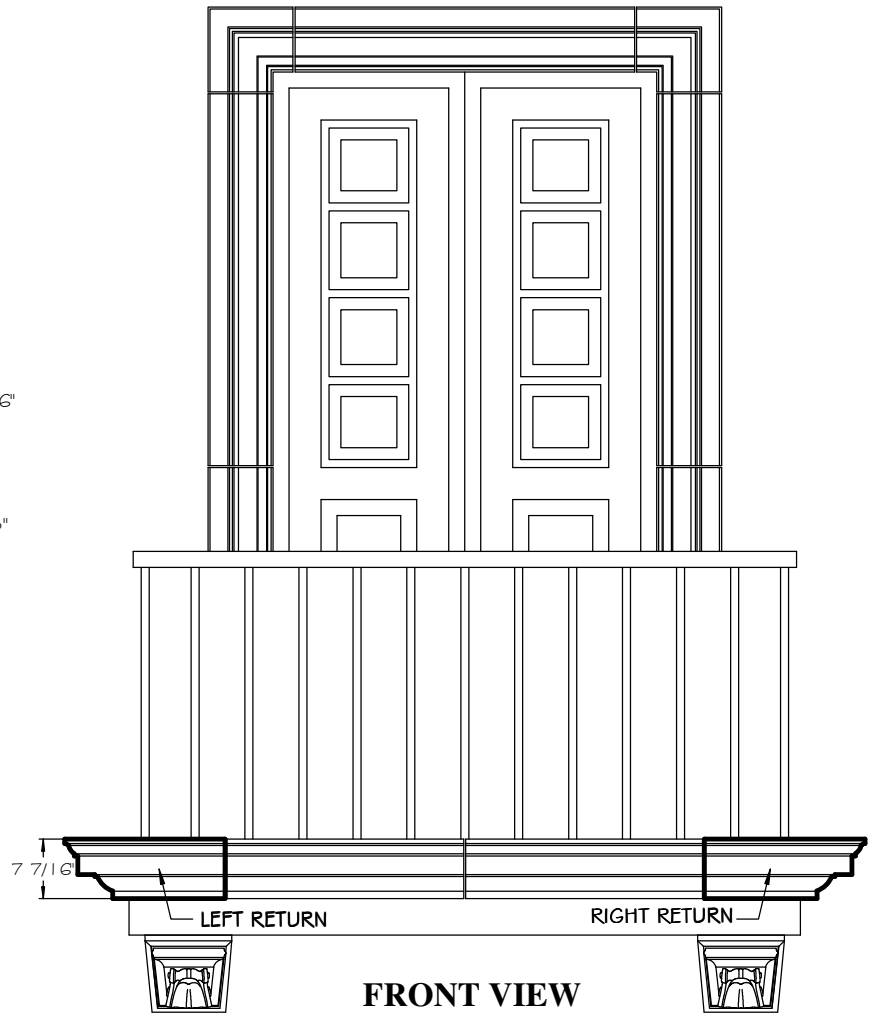

STONE CAST INC.

2300 KARBACH "B" HOUSTON TX 77092

Office: 713-683-6780 * Fax: 713-683-6749 * www.houstonstonecast.com

FLORENZA 8" HEADER RETURNS

SCALE AS NOTED

SECTION
SCALE 3" = 1' 0"

FRONT VIEW
SCALE 1/2" = 1' 0"

ISOMETRIC VIEW
(LEFT RETURN SHOWN)
NOT TO SCALE

STANDARD DIMENSIONS AVAILABLE

SIZE	ITEM #
3 1/2"	F03L3.5
3 1/2"	F03R3.5
4"	F03L04
4"	F03R04
8"	F03L08
8"	F03R08

8" FLORENZA HEADER RETURNS

ITEM # F03L08 (LEFT)