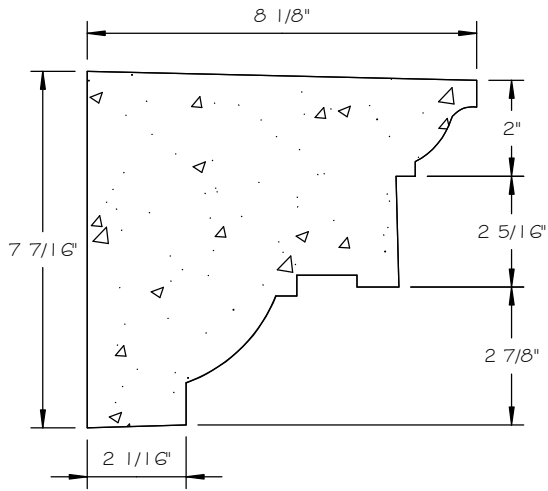

STONE CAST INC.

2300 KARBACH "B" HOUSTON TX 77092

Office: 713-683-6780 * Fax: 713-683-6749 * www.houstonstonecast.com

FLORENZA 8" HEADER RETURNS

SCALE AS NOTED

SECTION
SCALE 3" = 1' 0"

FRONT VIEW
SCALE 1/2" = 1' 0"

ISOMETRIC VIEW
(LEFT RETURN SHOWN)
NOT TO SCALE

STANDARD DIMENSIONS AVAILABLE

SIZE	ITEM #
3 1/2"	F03L3.5
3 1/2"	F03R3.5
4"	F03L04
4"	F03R04
8"	F03L08
8"	F03R08

8" FLORENZA HEADER RETURNS

ITEM # F03L08 (LEFT)