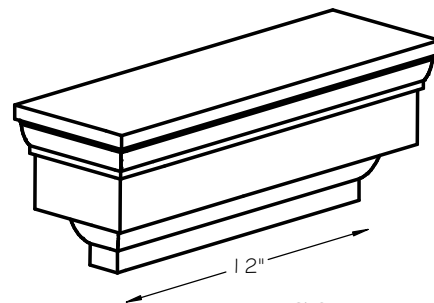

STONE CAST INC.

2300 KARBACH "B" HOUSTON TX 77092

Office: 713-683-6780 * Fax: 713-683-6749 * www.houstonstonecast.com

FLORENZA 8" HEADER RETURNS

SCALE AS NOTED

SECTION
SCALE 3" = 1' 0"

FRONT VIEW
SCALE 1/2" = 1' 0"

ISOMETRIC VIEW
(LEFT RETURN SHOWN)
NOT TO SCALE

STANDARD DIMENSIONS AVAILABLE

SIZE	ITEM #
3 1/2"	F03L3.5
3 1/2"	F03R3.5
4"	F03L04
4"	F03R04
8"	F03L08
8"	F03R08

8" FLORENZA HEADER RETURNS

ITEM # F03L08 (LEFT)