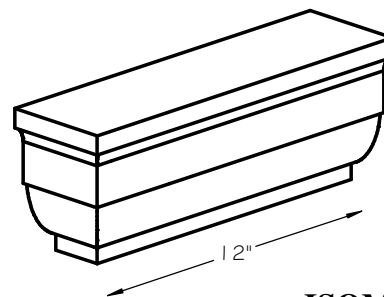

STONE CAST INC.

2300 KARBACH "B" HOUSTON TX 77092

Office: 713-683-6780 * Fax: 713-683-6749 * www.houstonstonecast.com

GIBBS 6" HEADER RETURNS

SCALE AS NOTED

STANDARD DIMENSIONS AVAILABLE

SIZE	ITEM #
5 1/4"	F45L5.25
5 1/4"	F45R5.25
6"	F45L06
6"	F45R06

6" GIBBS HEADER RETURNS

ITEM # F45L06 (LEFT)

ITEM # F45R06 (RIGHT)

FOR BRICK, STONE (NATURAL OR CULTURED)

* STUCCO APPLICATIONS