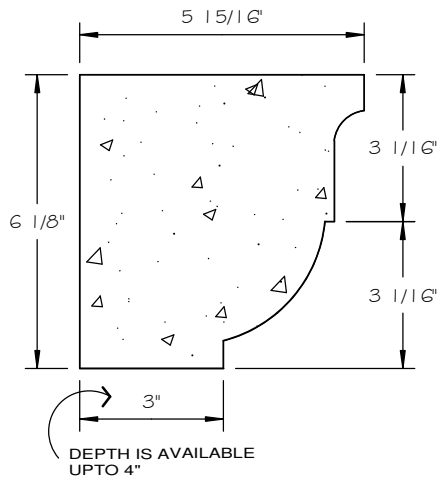

STONE CAST INC.

2300 KARBACH "B" HOUSTON TX 77092

Office: 713-683-6780 * Fax: 713-683-6749 * www.houstonstonecast.com

GIBBS 6" HEADER RETURNS

SCALE AS NOTED

STANDARD DIMENSIONS AVAILABLE

SIZE	ITEM #
5 1/4"	F45L5.25
5 1/4"	F45R5.25
6"	F45L06
6"	F45R06

6" GIBBS HEADER RETURNS

ITEM # F45L06 (LEFT)

ITEM # F45R06 (RIGHT)

FOR BRICK, STONE (NATURAL OR CULTURED)

* STUCCO APPLICATIONS