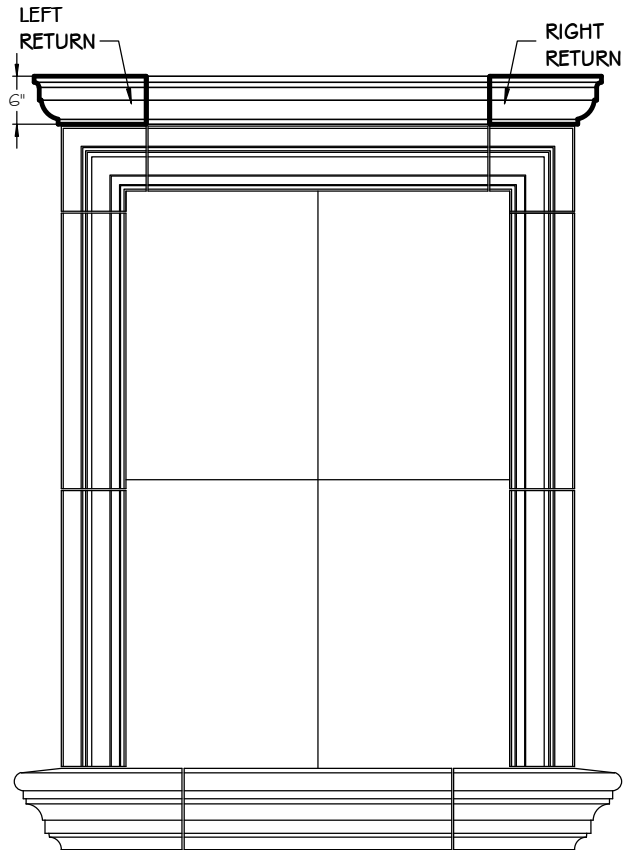

STONE CAST INC.

2300 KARBACH "B" HOUSTON TX 77092

Office: 713-683-6780 * Fax: 713-683-6749 * www.houstonstonecast.com

GIBBS 6" HEADER RETURNS

SCALE AS NOTED

STANDARD DIMENSIONS AVAILABLE

SIZE	ITEM #
5 1/4"	F45L5.25
5 1/4"	F45R5.25
6"	F45L06
6"	F45R06

6" GIBBS HEADER RETURNS

ITEM # F45L06 (LEFT)

ITEM # F45R06 (RIGHT)

FOR BRICK, STONE (NATURAL OR CULTURED)

* STUCCO APPLICATIONS