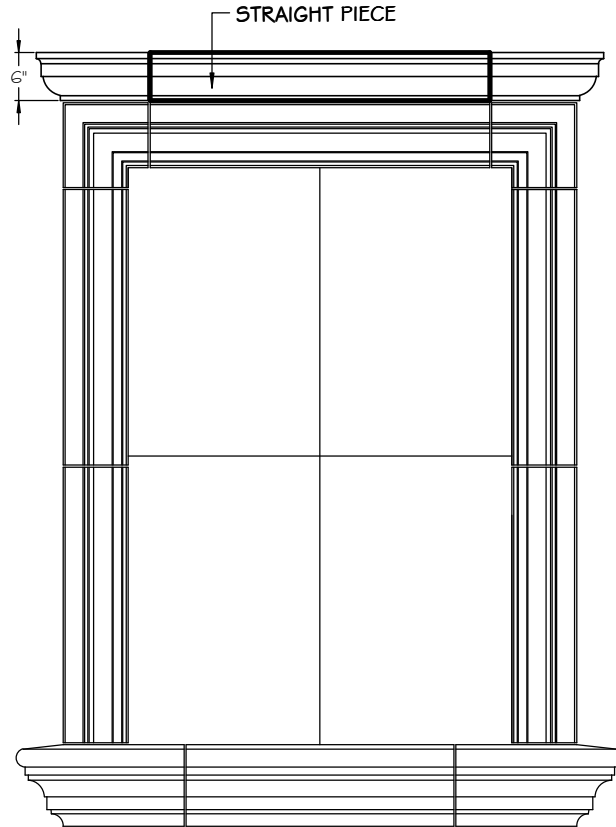

STONE CAST INC.

2300 KARBACH "B" HOUSTON TX 77092

Office: 713-683-6780 * Fax: 713-683-6749 * www.houstonstonecast.com

GIBBS 6" HEADER STRAIGHT

SCALE AS NOTED

SECTION

SCALE 3" = 1' 0"

FRONT VIEW

SCALE 1/2" = 1' 0"

ISOMETRIC VIEW

NOT TO SCALE

STANDARD DIMENSIONS AVAILABLE

| SIZE | ITEM # |
|---------------|----------|
| 5 1/4" x 48"L | F45-5.25 |
| 6" x 48"L | F45-06 |

6" GIBBS HEADER STRAIGHT

ITEM # F45-06