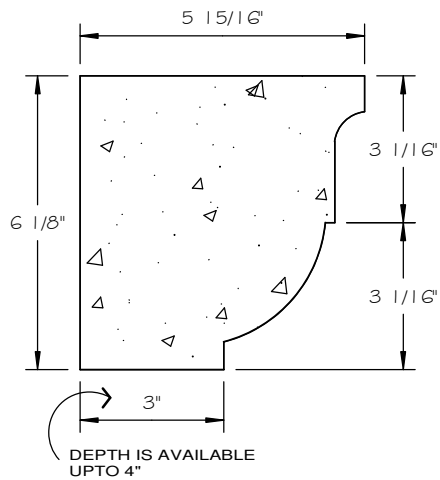

STONE CAST INC.

2300 KARBACH "B" HOUSTON TX 77092

Office: 713-683-6780 * Fax: 713-683-6749 * www.houstonstonecast.com

GIBBS 6" HEADER STRAIGHT

SCALE AS NOTED

SECTION

SCALE 3" = 1' 0"

FRONT VIEW

SCALE 1/2" = 1' 0"

ISOMETRIC VIEW

NOT TO SCALE

STANDARD DIMENSIONS AVAILABLE

| SIZE | ITEM # |
|---------------|----------|
| 5 1/4" x 48"L | F45-5.25 |
| 6" x 48"L | F45-06 |

6" GIBBS HEADER STRAIGHT

ITEM # F45-06