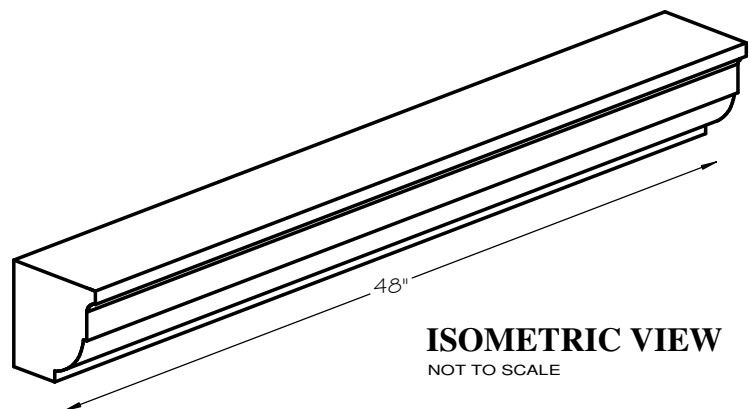

STONE CAST INC.

2300 KARBACH "B" HOUSTON TX 77092

Office: 713-683-6780 * Fax: 713-683-6749 * www.houstonstonecast.com

GIBBS 6" HEADER STRAIGHT

SCALE AS NOTED

SECTION

SCALE 3" = 1' 0"

FRONT VIEW

SCALE 1/2" = 1' 0"

ISOMETRIC VIEW

NOT TO SCALE

STANDARD DIMENSIONS AVAILABLE

| SIZE | ITEM # |
|---------------|----------|
| 5 1/4" x 48"L | F45-5.25 |
| 6" x 48"L | F45-06 |

6" GIBBS HEADER STRAIGHT

ITEM # F45-06