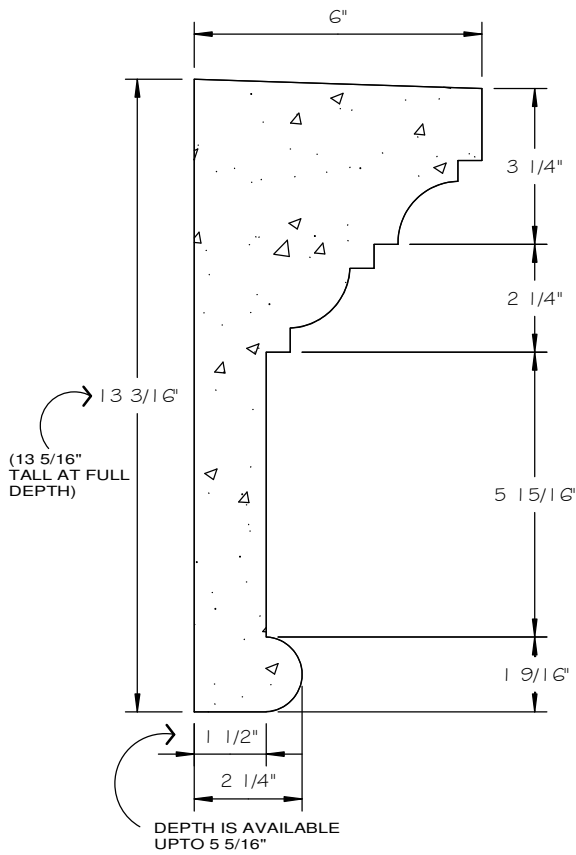

STONE CAST INC.

2300 KARBACH "B" HOUSTON TX 77092

Office: 713-683-6780 * Fax: 713-683-6749 * www.houstonstonecast.com

HAYDEN 13" HEADER RETURNS

SCALE AS NOTED

SECTION
SCALE 3" = 1' 0"

ISOMETRIC VIEW
(LEFT RETURN SHOWN)
NOT TO SCALE

STANDARD DIMENSIONS AVAILABLE

SIZE	ITEM #
13"	F51L13
13"	F51R13

13" HAYDEN HEADER RETURNS

ITEM # F51L13 (LEFT)

ITEM # F51R13 (RIGHT)

FOR BRICK, STONE (NATURAL OR CULTURED)

* STUCCO APPLICATIONS