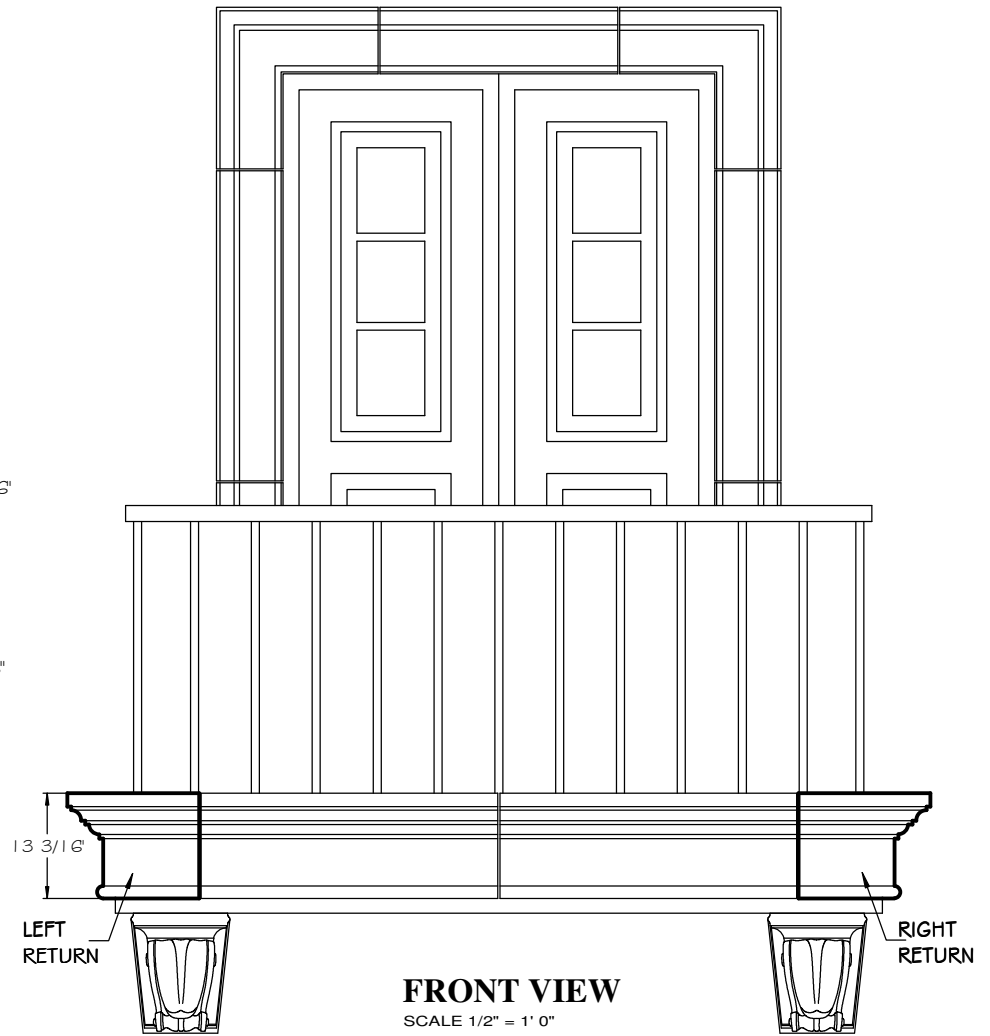

STONE CAST INC.

2300 KARBACH "B" HOUSTON TX 77092

Office: 713-683-6780 * Fax: 713-683-6749 * www.houstonstonecast.com

HAYDEN 13" HEADER RETURNS

SCALE AS NOTED

SECTION
SCALE 3" = 1' 0"

ISOMETRIC VIEW
(LEFT RETURN SHOWN)
NOT TO SCALE

STANDARD DIMENSIONS AVAILABLE

SIZE	ITEM #
13"	F51L13
13"	F51R13

13" HAYDEN HEADER RETURNS

ITEM # F51L13 (LEFT)

ITEM # F51R13 (RIGHT)

FOR BRICK, STONE (NATURAL OR CULTURED)

* STUCCO APPLICATIONS