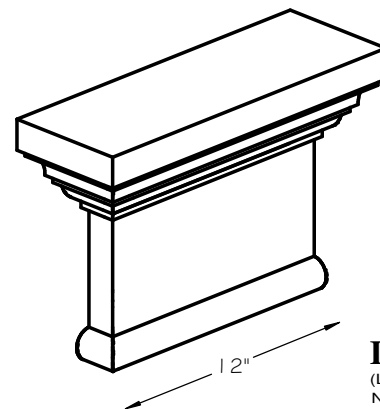

STONE CAST INC.

2300 KARBACH "B" HOUSTON TX 77092

Office: 713-683-6780 * Fax: 713-683-6749 * www.houstonstonecast.com

HAYDEN 13" HEADER RETURNS

SCALE AS NOTED

SECTION
SCALE 3" = 1' 0"

ISOMETRIC VIEW
(LEFT RETURN SHOWN)
NOT TO SCALE

STANDARD DIMENSIONS AVAILABLE

SIZE	ITEM #
13"	F51L13
13"	F51R13

13" HAYDEN HEADER RETURNS

ITEM # F51L13 (LEFT)

ITEM # F51R13 (RIGHT)

FOR BRICK, STONE (NATURAL OR CULTURED)

* STUCCO APPLICATIONS