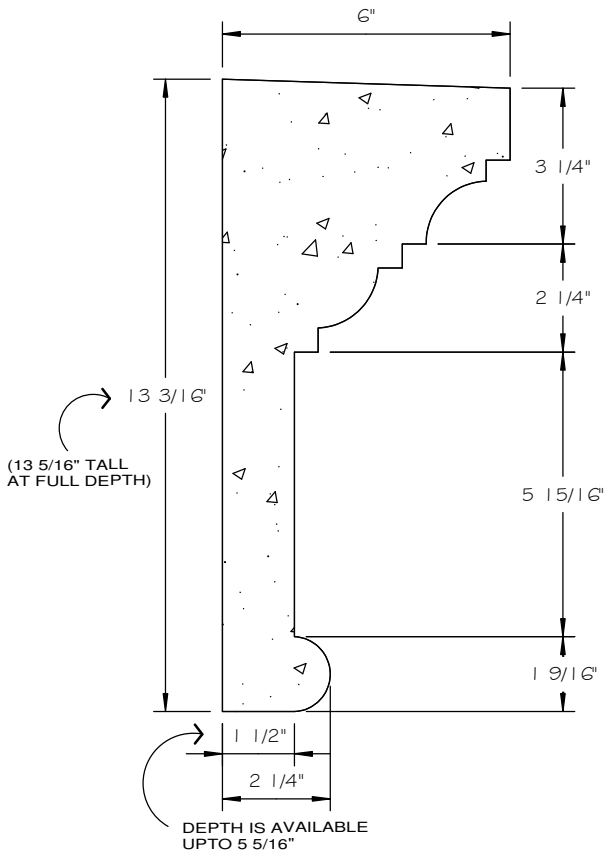

STONE CAST INC.

2300 KARBACH "B" HOUSTON TX 77092

Office: 713-683-6780 * Fax: 713-683-6749 * www.houstonstonecast.com

HAYDEN 13" HEADER STRAIGHT

SCALE AS NOTED

SECTION
SCALE 3" = 1' 0"

FRONT VIEW
SCALE 1/2" = 1' 0"

ISOMETRIC VIEW
NOT TO SCALE

STANDARD DIMENSIONS AVAILABLE

SIZE	ITEM #
13" x 48"L	F51-13

13" HAYDEN HEADER STRAIGHT

ITEM # F51-13

FOR BRICK, STONE (NATURAL OR CULTURED)

* STUCCO APPLICATIONS