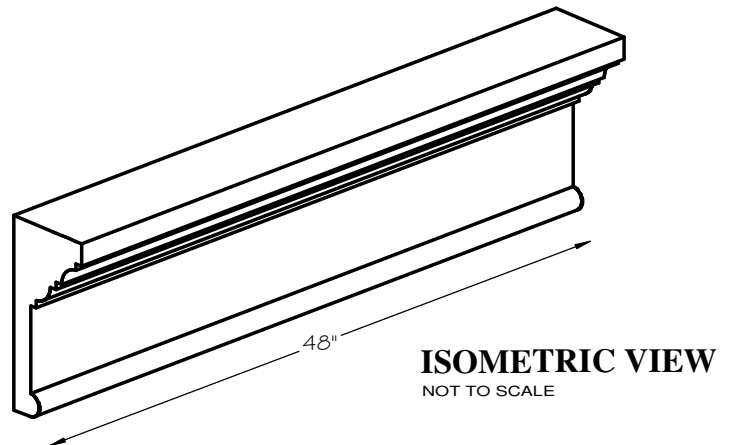

STONE CAST INC.

2300 KARBACH "B" HOUSTON TX 77092

Office: 713-683-6780 * Fax: 713-683-6749 * www.houstonstonecast.com

HAYDEN 13" HEADER STRAIGHT

SCALE AS NOTED

SECTION
SCALE 3" = 1' 0"

FRONT VIEW
SCALE 1/2" = 1' 0"

ISOMETRIC VIEW
NOT TO SCALE

STANDARD DIMENSIONS AVAILABLE

SIZE	ITEM #
13" x 48"L	F51-13

13" HAYDEN HEADER STRAIGHT

ITEM # F51-13

FOR BRICK, STONE (NATURAL OR CULTURED)

* STUCCO APPLICATIONS