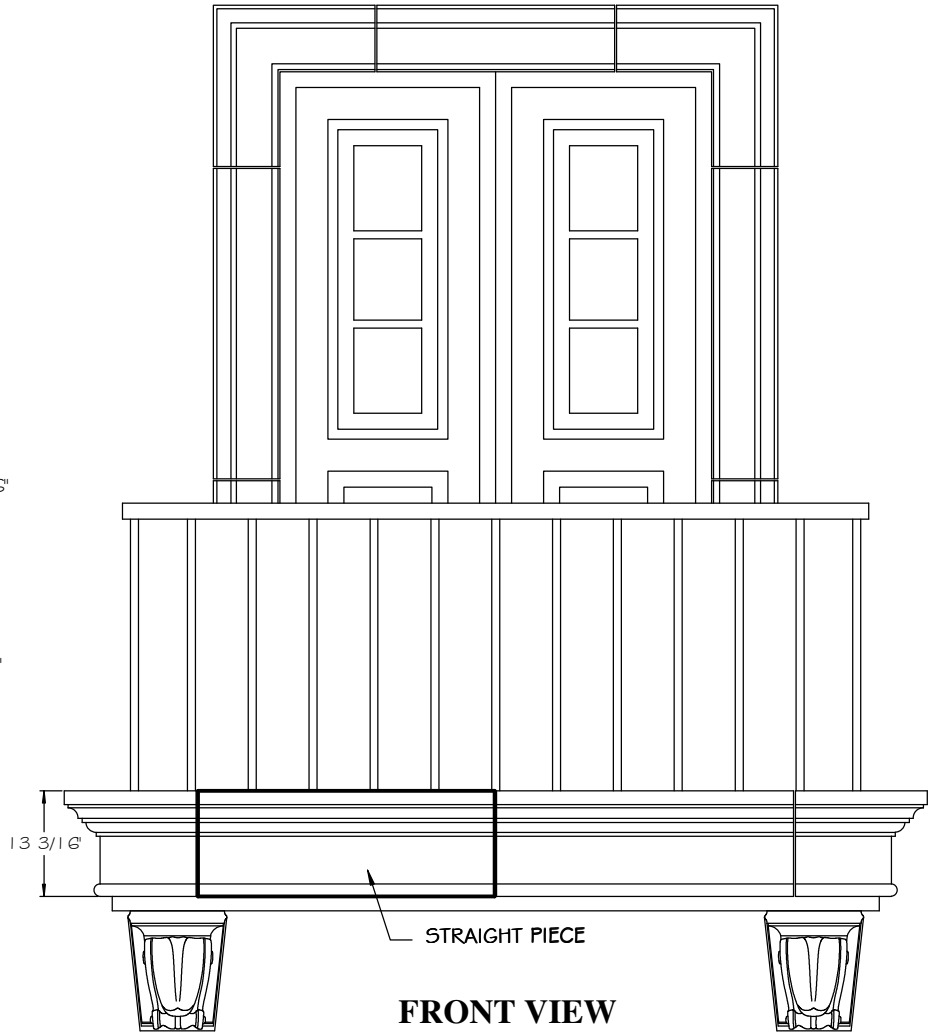

STONE CAST INC.

2300 KARBACH "B" HOUSTON TX 77092

Office: 713-683-6780 * Fax: 713-683-6749 * www.houstonstonecast.com

HAYDEN 13" HEADER STRAIGHT

SCALE AS NOTED

SECTION
SCALE 3" = 1' 0"

FRONT VIEW
SCALE 1/2" = 1' 0"

ISOMETRIC VIEW
NOT TO SCALE

STANDARD DIMENSIONS AVAILABLE

SIZE	ITEM #
13" x 48"L	F51-13

13" HAYDEN HEADER STRAIGHT

ITEM # F51-13

FOR BRICK, STONE (NATURAL OR CULTURED)

* STUCCO APPLICATIONS