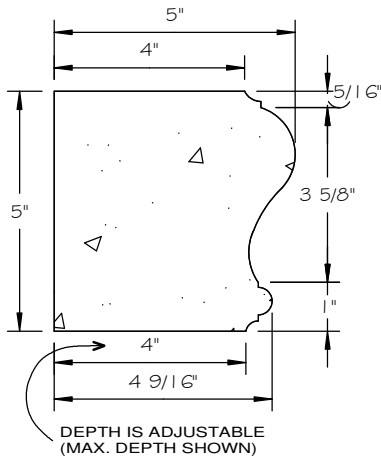

STONE CAST INC.

WILDING 5" SURROUND CORNER

2300 KARBACH "B" HOUSTON TX 77092

Office: 713-683-6780 * Fax: 713-683-6749 * www.houstonstonecast.com

SCALE AS NOTED

SECTION

SCALE 3" = 1' 0"

FRONT VIEW

SCALE 3/4" = 1' 0"

ISOMETRIC VIEW

NOT TO SCALE

STANDARD DIMENSIONS AVAILABLE

SIZE	ITEM #
3"	AO1C03
4"	AO1C04
5"	AO1C05
6"	AO1C06
6"	AO1C06A
7"	AO1C07
7"	AO1C07A
9"	AO1C09
9"	AO1C09A
12"	AO1C12

5" WILDING SURROUND CORNER