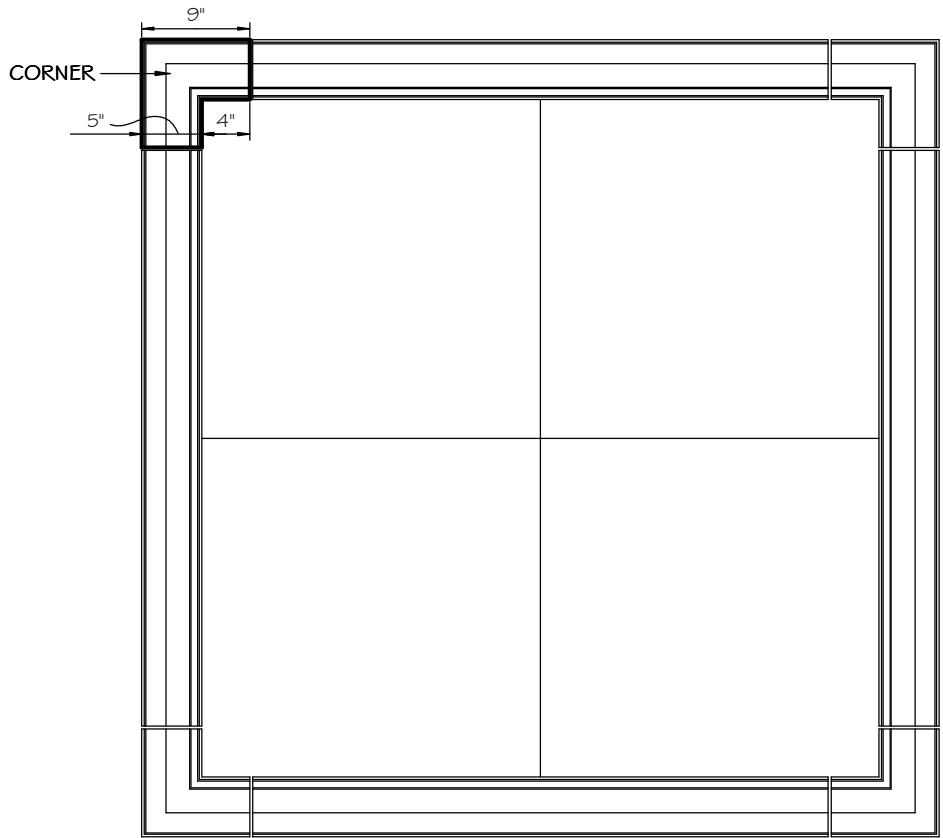

STONE CAST INC.

WILDING 5" SURROUND CORNER

2300 KARBACH "B" HOUSTON TX 77092

Office: 713-683-6780 * Fax: 713-683-6749 * www.houstonstonecast.com

SCALE AS NOTED

SECTION

SCALE 3" = 1' 0"

FRONT VIEW

SCALE 3/4" = 1' 0"

ISOMETRIC VIEW

NOT TO SCALE

STANDARD DIMENSIONS AVAILABLE

SIZE	ITEM #
3"	AO1C03
4"	AO1C04
5"	AO1C05
6"	AO1C06
6"	AO1C06A
7"	AO1C07
7"	AO1C07A
9"	AO1C09
9"	AO1C09A
12"	AO1C12

5" WILDING SURROUND CORNER