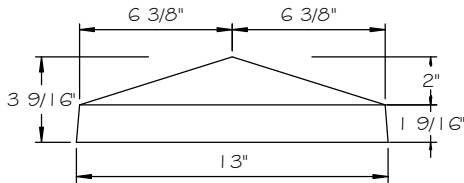

STONE CAST INC.

2300 KARBACH "B" HOUSTON TX 77092

Office: 713-683-6780 * Fax: 713-683-6749 * www.houstonstonecast.com

POST CAP 13" PLAIN PEAK

SCALE 1 1/2" = 1' 0"

FRONT VIEW