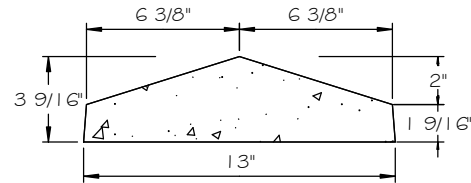

STONE CAST INC.

2300 KARBACH "B" HOUSTON TX 77092

Office: 713-683-6780 * Fax: 713-683-6749 * www.houstonstonecast.com

POST CAP 13" PLAIN PEAK

SCALE 1 1/2" = 1' 0"

SECTION

TOP VIEW

NOT TO SCALE

STANDARD DIMENSIONS AVAILABLE

SIZE	ITEM #
13"	SA95-13
18 1/8"	SA95-18.125
19 7/8"	SA95-19.875
23"	SA95-23A
23"	SA95-23B
24 1/4"	SA95-24.25
24 3/8"	SA95-24.375

13" PLAIN PEAK POST CAP

ITEM # SA95-13