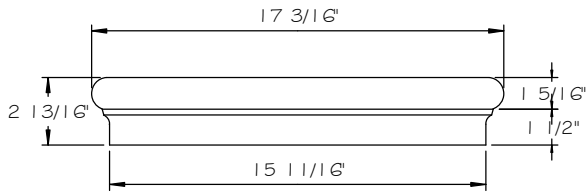

STONE CAST INC.

POST CAP 15 3/4" BULLNOSED FLAT

2300 KARBACH "B" HOUSTON TX 77092

Office: 713-683-6780 * Fax: 713-683-6749 * www.houstonstonecast.com

SCALE 1 1/2" = 1' 0"

FRONT VIEW

SECTION

TOP VIEW

ISOMETRIC VIEW

NOT TO SCALE

STANDARD DIMENSIONS AVAILABLE

SIZE	ITEM #
15 3/4"	S76-15.75
26 1/8"	S76-26.125

15 3/4" BULLNOSED FLAT POST CAP
ITEM # S76-15.75