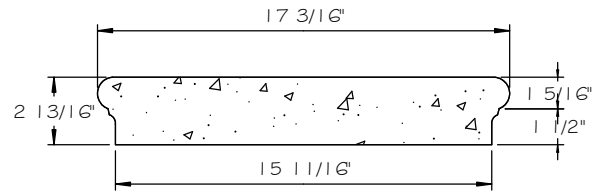

STONE CAST INC.

POST CAP 15 3/4" BULLNOSED FLAT

2300 KARBACH "B" HOUSTON TX 77092

Office: 713-683-6780 * Fax: 713-683-6749 * www.houstonstonecast.com

SCALE 1 1/2" = 1' 0"

FRONT VIEW

SECTION

TOP VIEW

ISOMETRIC VIEW

NOT TO SCALE

STANDARD DIMENSIONS AVAILABLE

SIZE	ITEM #
15 3/4"	S76-15.75
26 1/8"	S76-26.125

15 3/4" BULLNOSED FLAT POST CAP
ITEM # S76-15.75