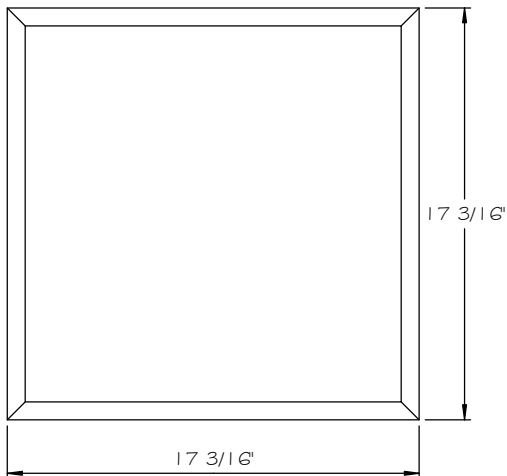

STONE CAST INC.

POST CAP 15 3/4" BULLNOSED FLAT

2300 KARBACH "B" HOUSTON TX 77092

Office: 713-683-6780 * Fax: 713-683-6749 * www.houstonstonecast.com

SCALE 1 1/2" = 1' 0"

FRONT VIEW

SECTION

TOP VIEW

ISOMETRIC VIEW

NOT TO SCALE

STANDARD DIMENSIONS AVAILABLE

SIZE	ITEM #
15 3/4"	S76-15.75
26 1/8"	S76-26.125

15 3/4" BULLNOSED FLAT POST CAP
ITEM # S76-15.75