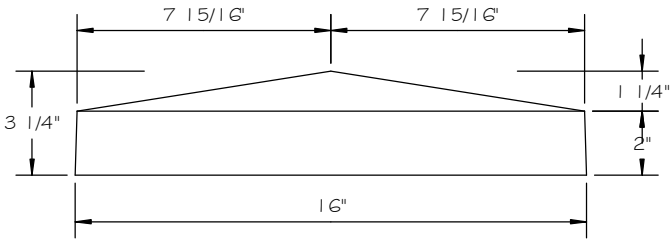

# POST CAP 16" CIRCULAR PEAK

SCALE 2" = 1' 0"

**FRONT VIEW**

**SECTION**

**TOP VIEW**

**ISOMETRIC VIEW**

NOT TO SCALE

## STANDARD DIMENSIONS AVAILABLE

SIZE	ITEM #
16"	S-16

**16" CIRCULAR PEAK POST CAP**  
ITEM # S-16