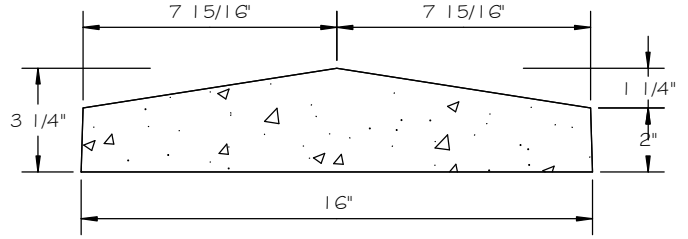

# POST CAP 16" CIRCULAR PEAK

SCALE 2" = 1' 0"

**FRONT VIEW**

**SECTION**

**TOP VIEW**

**ISOMETRIC VIEW**

NOT TO SCALE

## STANDARD DIMENSIONS AVAILABLE

SIZE	ITEM #
16"	S-16

**16" CIRCULAR PEAK POST CAP**  
ITEM # S-16