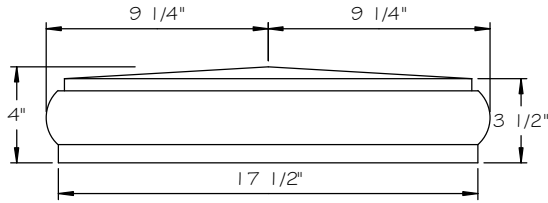

STONE CAST INC.

2300 KARBACH "B" HOUSTON TX 77092

Office: 713-683-6780 * Fax: 713-683-6749 * www.houstonstonecast.com

POST CAP 17 1/2" BRENHAM

SCALE 1 1/2" = 1' 0"

FRONT VIEW

SECTION

TOP VIEW

ISOMETRIC VIEW

NOT TO SCALE

STANDARD DIMENSIONS AVAILABLE

SIZE	ITEM #
17 1/2"	SA42-17.5

17 1/2" BRENHAM POST CAP
ITEM # SA42-17.5