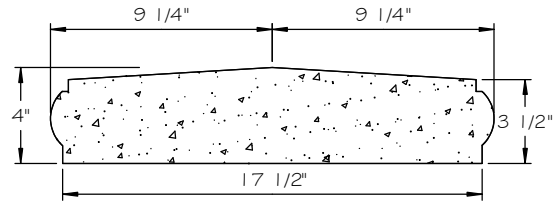

STONE CAST INC.

2300 KARBACH "B" HOUSTON TX 77092

Office: 713-683-6780 * Fax: 713-683-6749 * www.houstonstonecast.com

POST CAP 17 1/2" BRENHAM

SCALE 1 1/2" = 1' 0"

FRONT VIEW

SECTION

TOP VIEW

ISOMETRIC VIEW

NOT TO SCALE

STANDARD DIMENSIONS AVAILABLE

SIZE	ITEM #
17 1/2"	SA42-17.5

17 1/2" BRENHAM POST CAP
ITEM # SA42-17.5