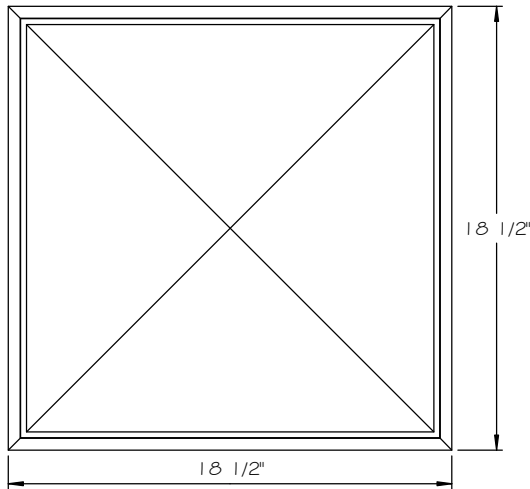

STONE CAST INC.

2300 KARBACH "B" HOUSTON TX 77092

Office: 713-683-6780 * Fax: 713-683-6749 * www.houstonstonecast.com

POST CAP 17 1/2" BRENHAM

SCALE 1 1/2" = 1' 0"

FRONT VIEW

SECTION

TOP VIEW

ISOMETRIC VIEW

NOT TO SCALE

STANDARD DIMENSIONS AVAILABLE

SIZE	ITEM #
17 1/2"	SA42-17.5

17 1/2" BRENHAM POST CAP
ITEM # SA42-17.5