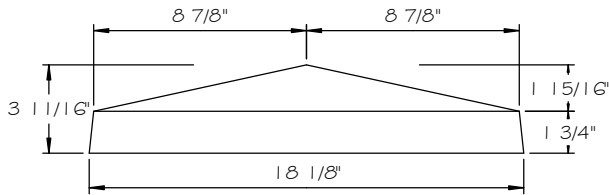

STONE CAST INC.

2300 KARBACH "B" HOUSTON TX 77092

Office: 713-683-6780 * Fax: 713-683-6749 * www.houstonstonecast.com

POST CAP 18 1/8" PLAIN PEAK

SCALE 1 1/2" = 1' 0"

FRONT VIEW

SECTION

TOP VIEW

ISOMETRIC VIEW

NOT TO SCALE

STANDARD DIMENSIONS AVAILABLE

SIZE	ITEM #
13"	SA95-13
18 1/8"	SA95-18.125
19 7/8"	SA95-19.875
23"	SA95-23A
23"	SA95-23B
24 1/4"	SA95-24.25
24 3/8"	SA95-24.375

18 1/8" PLAIN PEAK POST CAP
ITEM # SA95-18.125