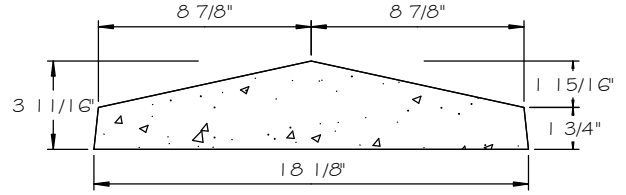

STONE CAST INC.

2300 KARBACH "B" HOUSTON TX 77092

Office: 713-683-6780 * Fax: 713-683-6749 * www.houstonstonecast.com

POST CAP 18 1/8" PLAIN PEAK

SCALE 1 1/2" = 1' 0"

FRONT VIEW

SECTION

TOP VIEW

ISOMETRIC VIEW

NOT TO SCALE

STANDARD DIMENSIONS AVAILABLE

SIZE	ITEM #
13"	SA95-13
18 1/8"	SA95-18.125
19 7/8"	SA95-19.875
23"	SA95-23A
23"	SA95-23B
24 1/4"	SA95-24.25
24 3/8"	SA95-24.375

18 1/8" PLAIN PEAK POST CAP
ITEM # SA95-18.125