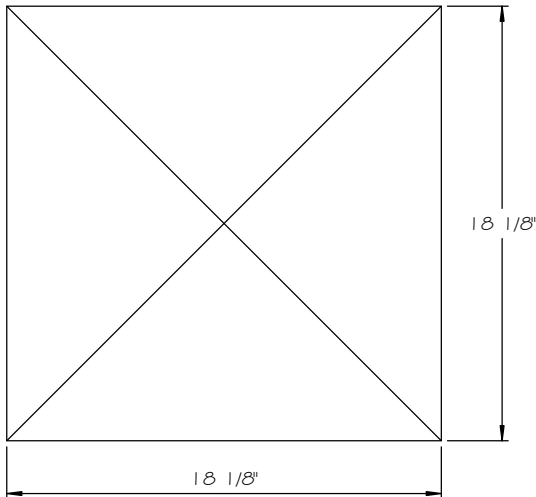

STONE CAST INC.

2300 KARBACH "B" HOUSTON TX 77092

Office: 713-683-6780 * Fax: 713-683-6749 * www.houstonstonecast.com

POST CAP 18 1/8" PLAIN PEAK

SCALE 1 1/2" = 1' 0"

FRONT VIEW

SECTION

TOP VIEW

ISOMETRIC VIEW

NOT TO SCALE

STANDARD DIMENSIONS AVAILABLE

SIZE	ITEM #
13"	SA95-13
18 1/8"	SA95-18.125
19 7/8"	SA95-19.875
23"	SA95-23A
23"	SA95-23B
24 1/4"	SA95-24.25
24 3/8"	SA95-24.375

18 1/8" PLAIN PEAK POST CAP
ITEM # SA95-18.125