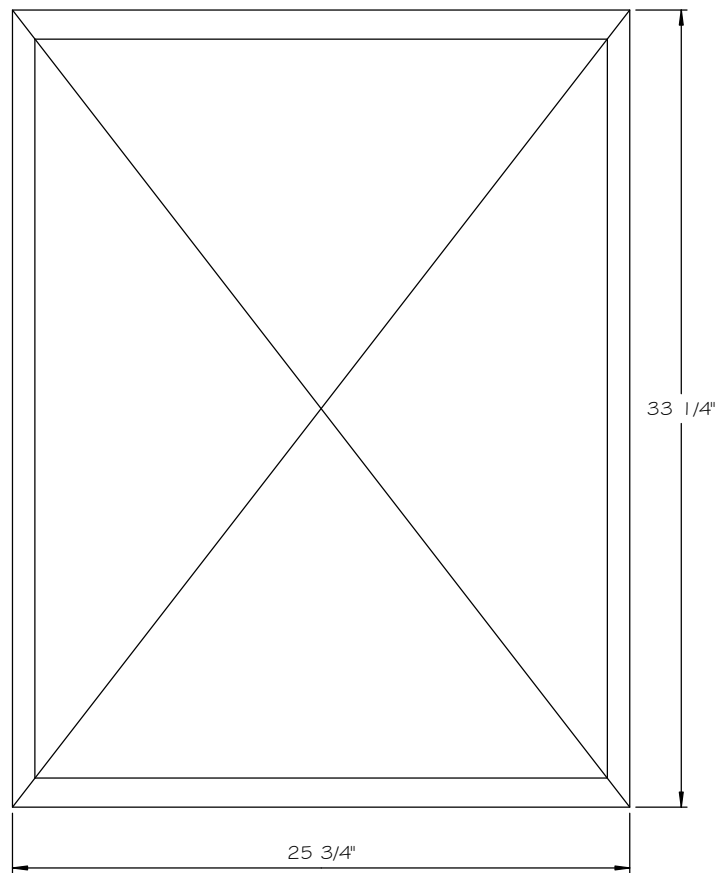

STONE CAST INC.

2300 KARBACH "B" HOUSTON TX 77092

Office: 713-683-6780 * Fax: 713-683-6749 * www.houstonstonecast.com

POST CAP 19 1/4"x27" BULLNOSED PEAK

SCALE 1 1/2" = 1' 0"

FRONT VIEW

TOP VIEW

STANDARD DIMENSIONS AVAILABLE

SIZE	ITEM #
19"	SA76-19
23 3/4"	SA76-24.75
19 1/4"x27"	SA76-27R

19 1/4"x27" BULLNOSED PEAK POST CAP
ITEM # SA76-27R