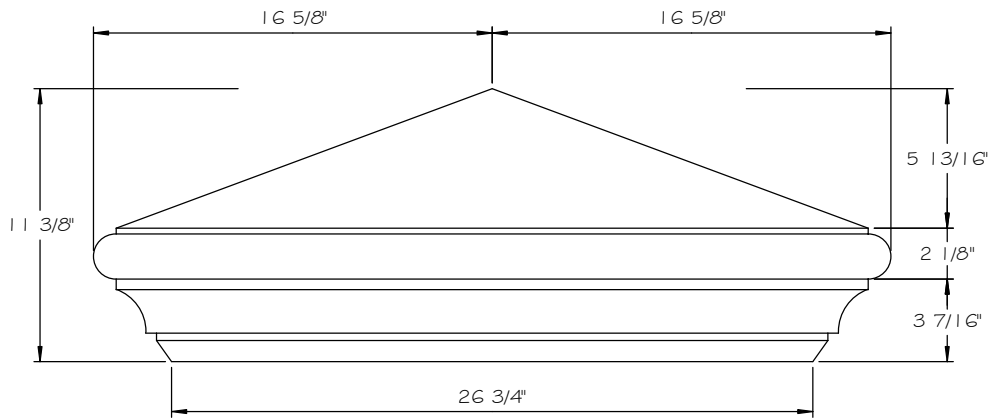

STONE CAST INC.

2300 KARBACH "B" HOUSTON TX 77092

Office: 713-683-6780 * Fax: 713-683-6749 * www.houstonstonecast.com

POST CAP 19 1/4"x27" BULLNOSED PEAK

SCALE 1 1/2" = 1' 0"

FRONT VIEW

TOP VIEW

STANDARD DIMENSIONS AVAILABLE

SIZE	ITEM #
19"	SA76-19
23 3/4"	SA76-24.75
19 1/4"x27"	SA76-27R

19 1/4"x27" BULLNOSED PEAK POST CAP
ITEM # SA76-27R