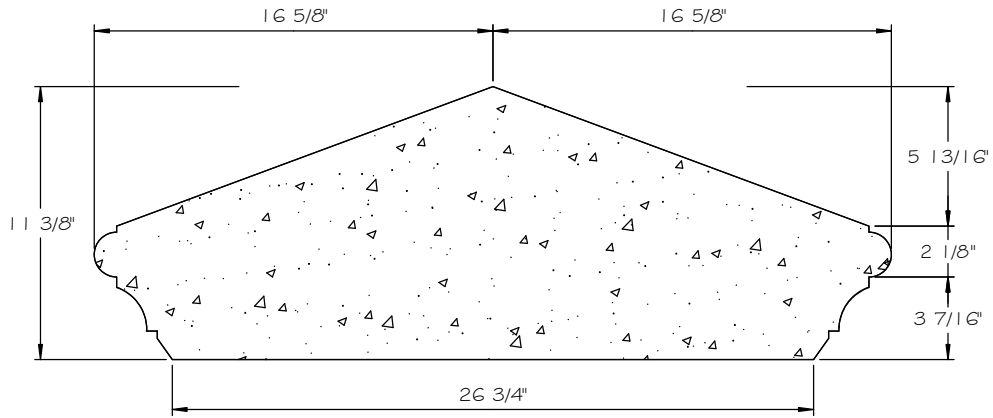

**STONE CAST INC.**

2300 KARBACH "B" HOUSTON TX 77092

Office: 713-683-6780 \* Fax: 713-683-6749 \* www.houstonstonecast.com

**POST CAP 19 1/4"x27" BULLNOSED PEAK**

SCALE 1 1/2" = 1' 0"

**SECTION**

**ISOMETRIC VIEW**  
NOT TO SCALE

**19 1/4"x27" BULLNOSED PEAK POST CAP**  
ITEM # SA76-27R