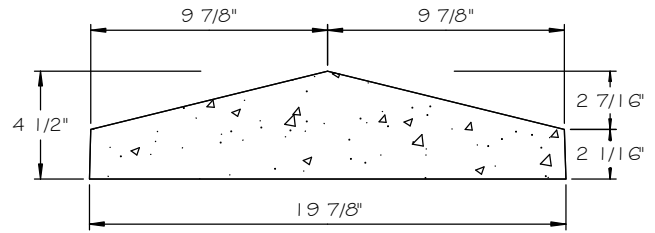

STONE CAST INC.

2300 KARBACH "B" HOUSTON TX 77092

Office: 713-683-6780 * Fax: 713-683-6749 * www.houstonstonecast.com

POST CAP 19 7/8" PLAIN PEAK

SCALE 1 1/2" = 1' 0"

FRONT VIEW

SECTION

TOP VIEW

ISOMETRIC VIEW
NOT TO SCALE

STANDARD DIMENSIONS AVAILABLE

SIZE	ITEM #
13"	SA95-13
18 1/8"	SA95-18.125
19 7/8"	SA95-19.875
23"	SA95-23A
23"	SA95-23B
24 1/4"	SA95-24.25
24 3/8"	SA95-24.375

19 7/8" PLAIN PEAK POST CAP
ITEM # SA95-19.875