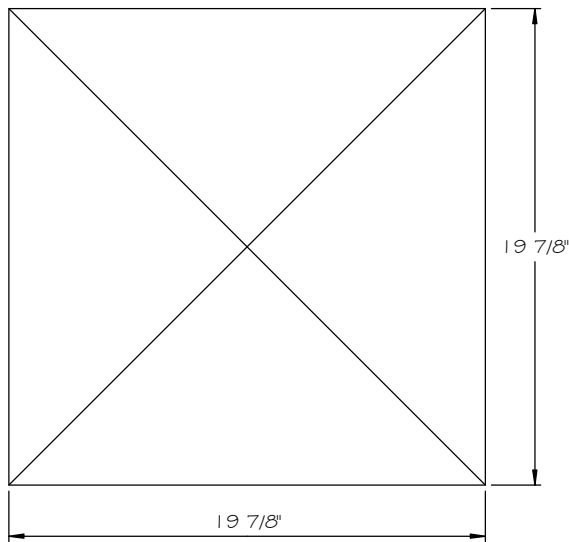

STONE CAST INC.

2300 KARBACH "B" HOUSTON TX 77092

Office: 713-683-6780 * Fax: 713-683-6749 * www.houstonstonecast.com

POST CAP 19 7/8" PLAIN PEAK

SCALE 1 1/2" = 1' 0"

FRONT VIEW

SECTION

TOP VIEW

ISOMETRIC VIEW
NOT TO SCALE

STANDARD DIMENSIONS AVAILABLE

SIZE	ITEM #
13"	SA95-13
18 1/8"	SA95-18.125
19 7/8"	SA95-19.875
23"	SA95-23A
23"	SA95-23B
24 1/4"	SA95-24.25
24 3/8"	SA95-24.375

19 7/8" PLAIN PEAK POST CAP
ITEM # SA95-19.875