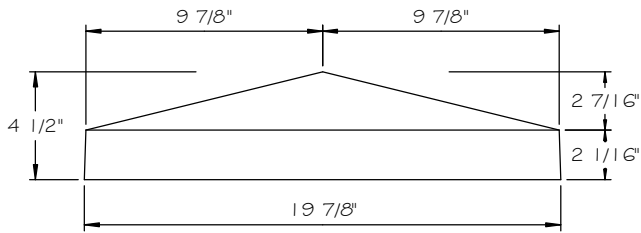

STONE CAST INC.

2300 KARBACH "B" HOUSTON TX 77092

Office: 713-683-6780 * Fax: 713-683-6749 * www.houstonstonecast.com

POST CAP 19 7/8" PLAIN PEAK

SCALE 1 1/2" = 1' 0"

FRONT VIEW

SECTION

TOP VIEW

ISOMETRIC VIEW
NOT TO SCALE

STANDARD DIMENSIONS AVAILABLE

SIZE	ITEM #
13"	SA95-13
18 1/8"	SA95-18.125
19 7/8"	SA95-19.875
23"	SA95-23A
23"	SA95-23B
24 1/4"	SA95-24.25
24 3/8"	SA95-24.375

19 7/8" PLAIN PEAK POST CAP
ITEM # SA95-19.875