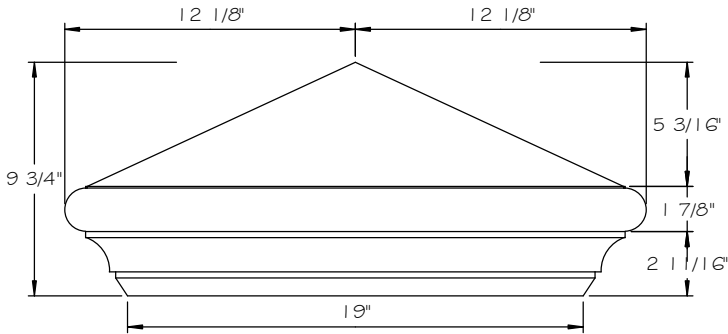

STONE CAST INC.

2300 KARBACH "B" HOUSTON TX 77092

Office: 713-683-6780 * Fax: 713-683-6749 * www.houstonstonecast.com

POST CAP 19" BULLNOSED PEAK

SCALE 1 1/2" = 1' 0"

FRONT VIEW

SECTION

TOP VIEW

ISOMETRIC VIEW

NOT TO SCALE

STANDARD DIMENSIONS AVAILABLE

SIZE	ITEM #
19"	SA76-19
24 3/4"	SA76-24.75
19 1/4"x27"	SA76-27R

19" BULLNOSED PEAK POST CAP
ITEM # SA76-19