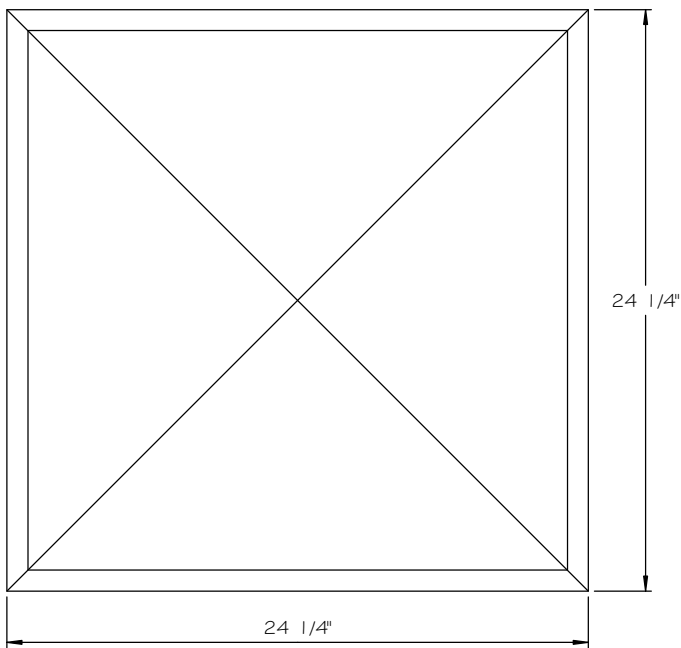

STONE CAST INC.

2300 KARBACH "B" HOUSTON TX 77092

Office: 713-683-6780 * Fax: 713-683-6749 * www.houstonstonecast.com

POST CAP 19" BULLNOSED PEAK

SCALE 1 1/2" = 1' 0"

FRONT VIEW

SECTION

TOP VIEW

ISOMETRIC VIEW

NOT TO SCALE

STANDARD DIMENSIONS AVAILABLE

SIZE	ITEM #
19"	SA76-19
24 3/4"	SA76-24.75
19 1/4"x27"	SA76-27R

19" BULLNOSED PEAK POST CAP
ITEM # SA76-19