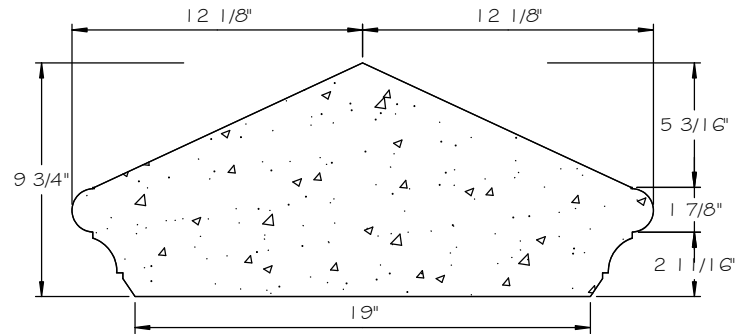

STONE CAST INC.

2300 KARBACH "B" HOUSTON TX 77092

Office: 713-683-6780 * Fax: 713-683-6749 * www.houstonstonecast.com

POST CAP 19" BULLNOSED PEAK

SCALE 1 1/2" = 1' 0"

FRONT VIEW

SECTION

TOP VIEW

ISOMETRIC VIEW

NOT TO SCALE

STANDARD DIMENSIONS AVAILABLE

SIZE	ITEM #
19"	SA76-19
24 3/4"	SA76-24.75
19 1/4"x27"	SA76-27R

19" BULLNOSED PEAK POST CAP
ITEM # SA76-19