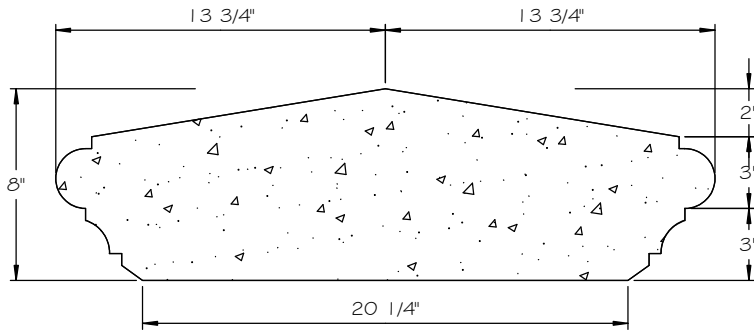

**STONE CAST INC.**

2300 KARBACH "B" HOUSTON TX 77092

Office: 713-683-6780 \* Fax: 713-683-6749 \* [www.houstonstonecast.com](http://www.houstonstonecast.com)

**POST CAP 20 1/4" ALKIRE**

SCALE 1 1/2" = 1' 0"

**SECTION**

**ISOMETRIC VIEW**

NOT TO SCALE

**20 1/4" ALKIRE POST CAP**

ITEM # SA80-20.25