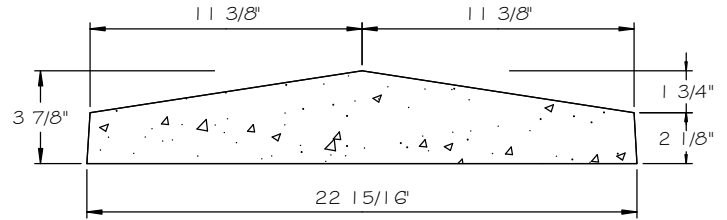

STONE CAST INC.

2300 KARBACH "B" HOUSTON TX 77092

Office: 713-683-6780 * Fax: 713-683-6749 * www.houstonstonecast.com

POST CAP 23" PLAIN PEAK -A

SCALE 1 1/2" = 1' 0"

FRONT VIEW

SECTION

TOP VIEW

ISOMETRIC VIEW
NOT TO SCALE

STANDARD DIMENSIONS AVAILABLE

SIZE	ITEM #
13"	SA95-13
18 1/8"	SA95-18.125
19 7/8"	SA95-19.875
23"	SA95-23A
23"	SA95-23B
24 1/4"	SA95-24.25
24 3/8"	SA95-24.375

23" PLAIN PEAK POST CAP -A
ITEM # SA95-23A