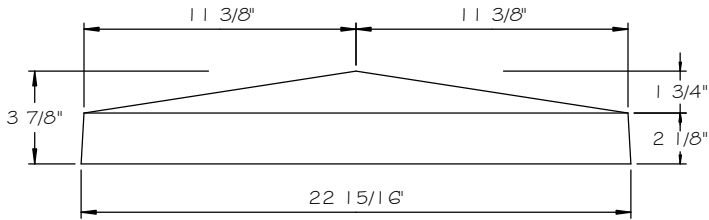

STONE CAST INC.

2300 KARBACH "B" HOUSTON TX 77092

Office: 713-683-6780 * Fax: 713-683-6749 * www.houstonstonecast.com

POST CAP 23" PLAIN PEAK -A

SCALE 1 1/2" = 1' 0"

FRONT VIEW

SECTION

TOP VIEW

ISOMETRIC VIEW
NOT TO SCALE

STANDARD DIMENSIONS AVAILABLE

SIZE	ITEM #
13"	SA95-13
18 1/8"	SA95-18.125
19 7/8"	SA95-19.875
23"	SA95-23A
23"	SA95-23B
24 1/4"	SA95-24.25
24 3/8"	SA95-24.375

23" PLAIN PEAK POST CAP -A
ITEM # SA95-23A