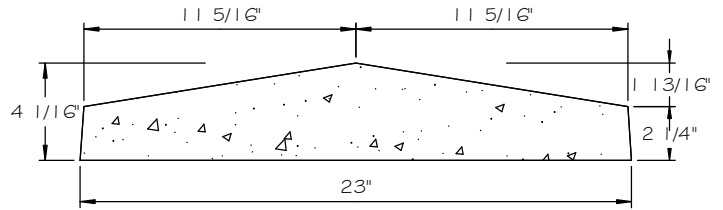

STONE CAST INC.

2300 KARBACH "B" HOUSTON TX 77092

Office: 713-683-6780 * Fax: 713-683-6749 * www.houstonstonecast.com

POST CAP 23" PLAIN PEAK -B

SCALE 1 1/2" = 1' 0"

FRONT VIEW

SECTION

TOP VIEW

ISOMETRIC VIEW

NOT TO SCALE

STANDARD DIMENSIONS AVAILABLE

SIZE	ITEM #
13"	SA95-13
18 1/8"	SA95-18.125
19 7/8"	SA95-19.875
23"	SA95-23A
23"	SA95-23B
24 1/4"	SA95-24.25
24 3/8"	SA95-24.375

23" PLAIN PEAK POST CAP -B
ITEM # SA95-23B