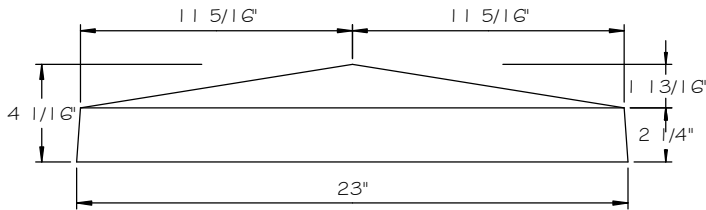

STONE CAST INC.

2300 KARBACH "B" HOUSTON TX 77092

Office: 713-683-6780 * Fax: 713-683-6749 * www.houstonstonecast.com

POST CAP 23" PLAIN PEAK -B

SCALE 1 1/2" = 1' 0"

FRONT VIEW

SECTION

TOP VIEW

ISOMETRIC VIEW

NOT TO SCALE

STANDARD DIMENSIONS AVAILABLE

SIZE	ITEM #
13"	SA95-13
18 1/8"	SA95-18.125
19 7/8"	SA95-19.875
23"	SA95-23A
23"	SA95-23B
24 1/4"	SA95-24.25
24 3/8"	SA95-24.375

23" PLAIN PEAK POST CAP -B
ITEM # SA95-23B