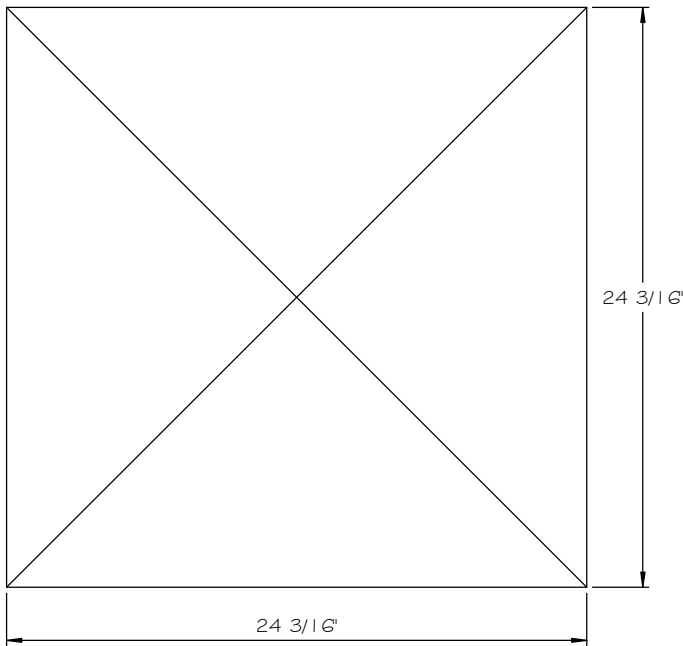

STONE CAST INC.

2300 KARBACH "B" HOUSTON TX 77092

Office: 713-683-6780 * Fax: 713-683-6749 * www.houstonstonecast.com

POST CAP 24 1/4" PLAIN PEAK

SCALE 1 1/2" = 1' 0"

FRONT VIEW

SECTION

TOP VIEW

ISOMETRIC VIEW
NOT TO SCALE

STANDARD DIMENSIONS AVAILABLE

SIZE	ITEM #
13"	SA95-13
18 1/8"	SA95-18.125
19 7/8"	SA95-19.875
23"	SA95-23A
23"	SA95-23B
24 1/4"	SA95-24.25
24 3/8"	SA95-24.375

24 1/4" PLAIN PEAK POST CAP
ITEM # SA95-24.25