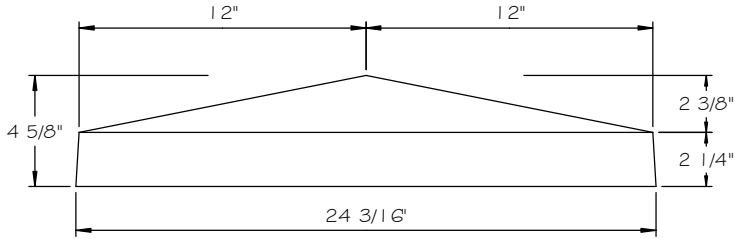

STONE CAST INC.

2300 KARBACH "B" HOUSTON TX 77092

Office: 713-683-6780 * Fax: 713-683-6749 * www.houstonstonecast.com

POST CAP 24 1/4" PLAIN PEAK

SCALE 1 1/2" = 1' 0"

FRONT VIEW

SECTION

TOP VIEW

ISOMETRIC VIEW
NOT TO SCALE

STANDARD DIMENSIONS AVAILABLE

SIZE	ITEM #
13"	SA95-13
18 1/8"	SA95-18.125
19 7/8"	SA95-19.875
23"	SA95-23A
23"	SA95-23B
24 1/4"	SA95-24.25
24 3/8"	SA95-24.375

24 1/4" PLAIN PEAK POST CAP
ITEM # SA95-24.25