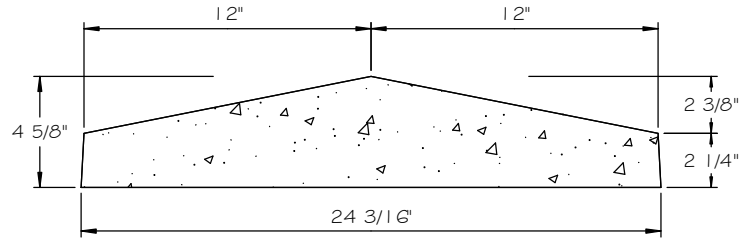

STONE CAST INC.

2300 KARBACH "B" HOUSTON TX 77092

Office: 713-683-6780 * Fax: 713-683-6749 * www.houstonstonecast.com

POST CAP 24 1/4" PLAIN PEAK

SCALE 1 1/2" = 1' 0"

FRONT VIEW

SECTION

TOP VIEW

ISOMETRIC VIEW
NOT TO SCALE

STANDARD DIMENSIONS AVAILABLE

SIZE	ITEM #
13"	SA95-13
18 1/8"	SA95-18.125
19 7/8"	SA95-19.875
23"	SA95-23A
23"	SA95-23B
24 1/4"	SA95-24.25
24 3/8"	SA95-24.375

24 1/4" PLAIN PEAK POST CAP
ITEM # SA95-24.25