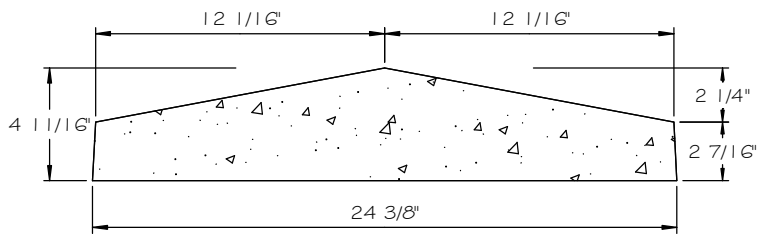

# POST CAP 24 3/8" PLAIN PEAK

SCALE 1 1/2" = 1' 0"

**FRONT VIEW**

**SECTION**

**TOP VIEW**

**ISOMETRIC VIEW**

NOT TO SCALE

## STANDARD DIMENSIONS AVAILABLE

SIZE	ITEM #
13"	SA95-13
18 1/8"	SA95-18.125
19 7/8"	SA95-19.875
23"	SA95-23A
23"	SA95-23B
24 1/4"	SA95-24.25
24 3/8"	SA95-24.375

**24 3/8" PLAIN PEAK POST CAP**

ITEM # SA95-24.375