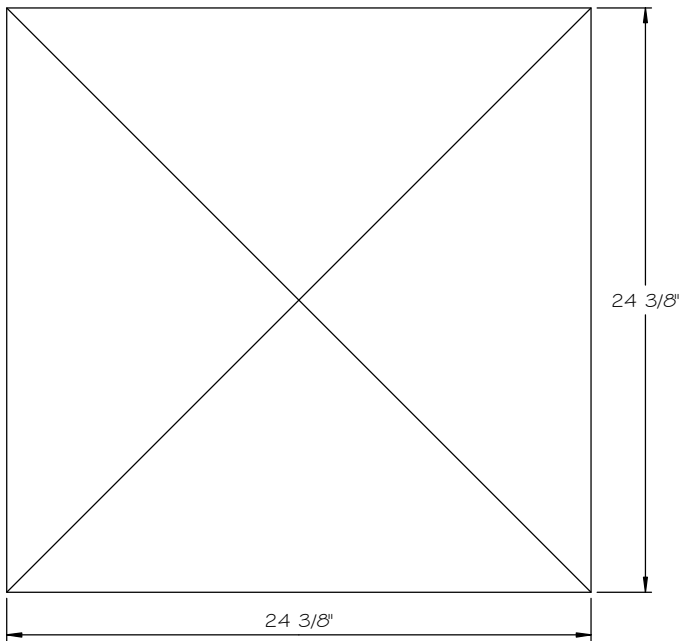

# POST CAP 24 3/8" PLAIN PEAK

SCALE 1 1/2" = 1' 0"

**FRONT VIEW**

**SECTION**

**TOP VIEW**

**ISOMETRIC VIEW**

NOT TO SCALE

## STANDARD DIMENSIONS AVAILABLE

SIZE	ITEM #
13"	SA95-13
18 1/8"	SA95-18.125
19 7/8"	SA95-19.875
23"	SA95-23A
23"	SA95-23B
24 1/4"	SA95-24.25
24 3/8"	SA95-24.375

**24 3/8" PLAIN PEAK POST CAP**

ITEM # SA95-24.375