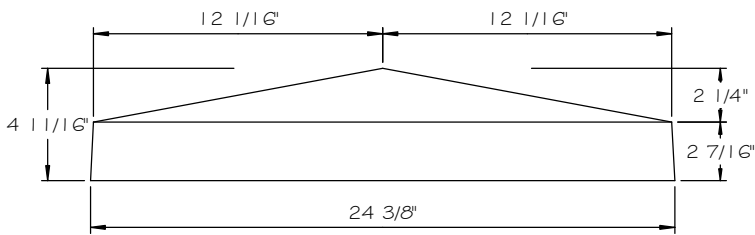

# POST CAP 24 3/8" PLAIN PEAK

SCALE 1 1/2" = 1' 0"

**FRONT VIEW**

**SECTION**

**TOP VIEW**

**ISOMETRIC VIEW**

NOT TO SCALE

## STANDARD DIMENSIONS AVAILABLE

SIZE	ITEM #
13"	SA95-13
18 1/8"	SA95-18.125
19 7/8"	SA95-19.875
23"	SA95-23A
23"	SA95-23B
24 1/4"	SA95-24.25
24 3/8"	SA95-24.375

**24 3/8" PLAIN PEAK POST CAP**

ITEM # SA95-24.375