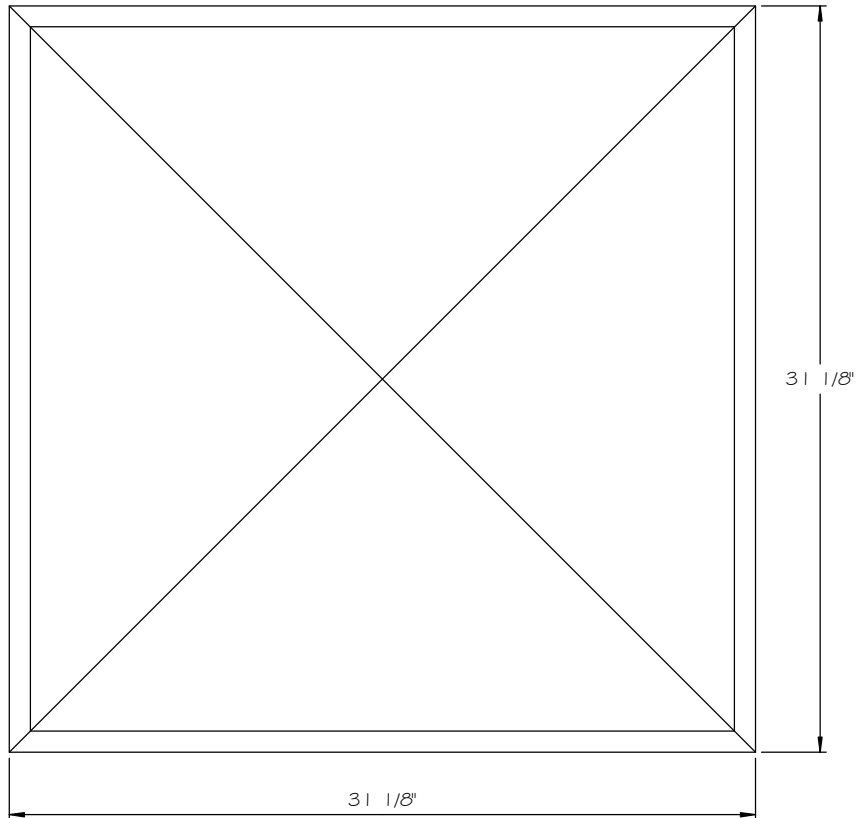

STONE CAST INC.

2300 KARBACH "B" HOUSTON TX 77092

Office: 713-683-6780 * Fax: 713-683-6749 * www.houstonstonecast.com

POST CAP 24 3/4" BULLNOSED PEAK

SCALE 1 1/2" = 1' 0"

FRONT VIEW

TOP VIEW

STANDARD DIMENSIONS AVAILABLE

SIZE	ITEM #
19"	SA76-19
24 3/4"	SA76-24.75
19 1/4"x27"	SA76-27R

24 3/4" BULLNOSED PEAK POST CAP
ITEM # SA76-24.75