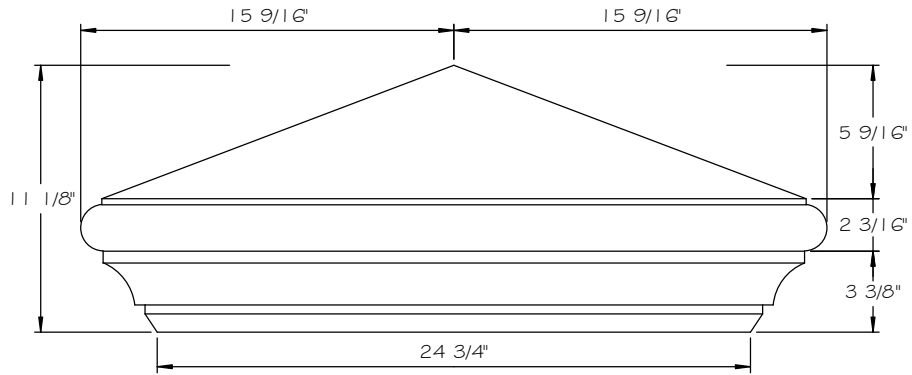

STONE CAST INC.

2300 KARBACH "B" HOUSTON TX 77092

Office: 713-683-6780 * Fax: 713-683-6749 * www.houstonstonecast.com

POST CAP 24 3/4" BULLNOSED PEAK

SCALE 1 1/2" = 1' 0"

FRONT VIEW

TOP VIEW

STANDARD DIMENSIONS AVAILABLE

SIZE	ITEM #
19"	SA76-19
24 3/4"	SA76-24.75
19 1/4"x27"	SA76-27R

24 3/4" BULLNOSED PEAK POST CAP
ITEM # SA76-24.75