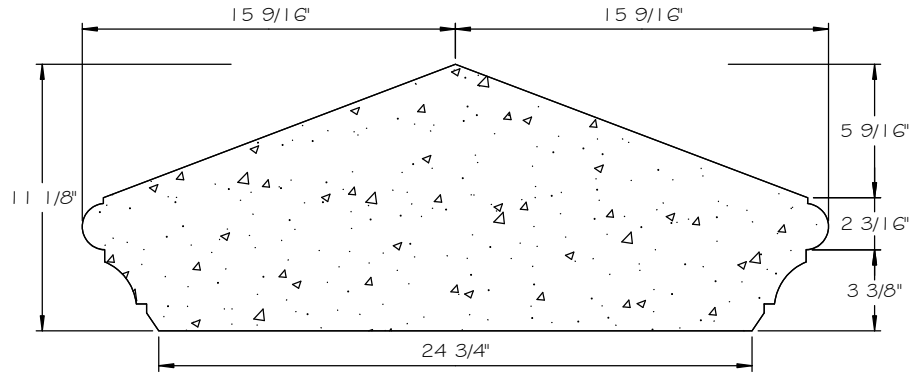

STONE CAST INC.

2300 KARBACH "B" HOUSTON TX 77092

Office: 713-683-6780 * Fax: 713-683-6749 * www.houstonstonecast.com

POST CAP 24 3/4" BULLNOSED PEAK

SCALE 1 1/2" = 1' 0"

SECTION

ISOMETRIC VIEW

NOT TO SCALE

24 3/4" BULLNOSED PEAK POST CAP

ITEM # SA76-24.75