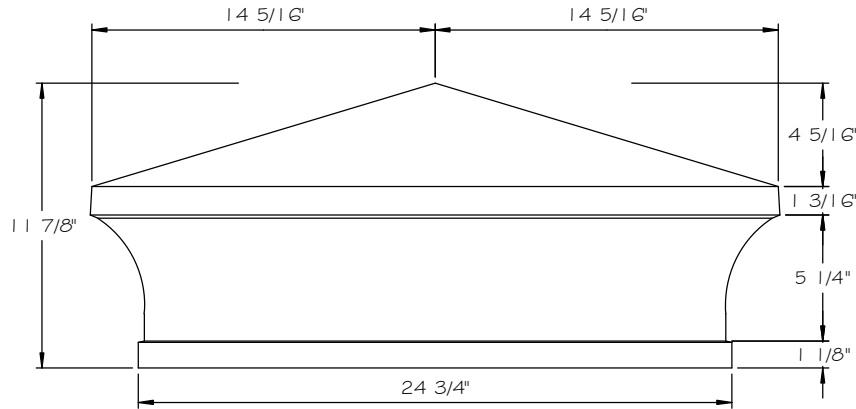

STONE CAST INC.

2300 KARBACH "B" HOUSTON TX 77092

Office: 713-683-6780 * Fax: 713-683-6749 * www.houstonstonecast.com

POST CAP 24 3/4" GRAND PEAK

SCALE 1 1/2" = 1' 0"

FRONT VIEW

TOP VIEW

STANDARD DIMENSIONS AVAILABLE

SIZE	ITEM #
24 3/4"	SA43-24.75

24 3/4" GRAND PEAK POST CAP
ITEM # SA43-24.75