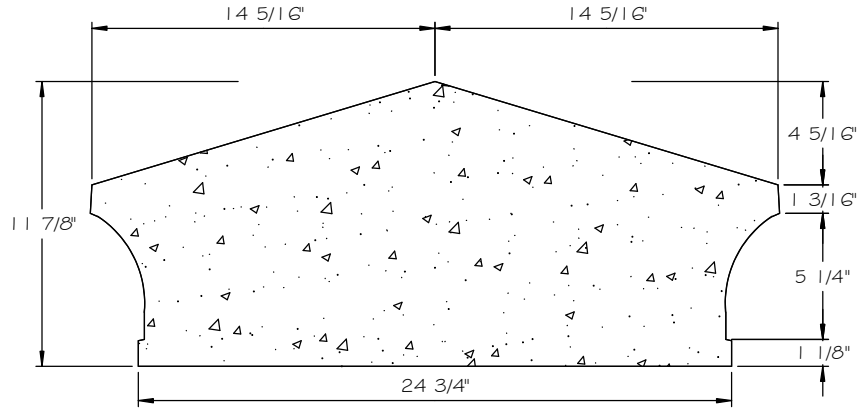

STONE CAST INC.

2300 KARBACH "B" HOUSTON TX 77092

Office: 713-683-6780 * Fax: 713-683-6749 * www.houstonstonecast.com

POST CAP 24 3/4" GRAND PEAK

SCALE 1 1/2" = 1' 0"

SECTION

ISOMETRIC VIEW

NOT TO SCALE

24 3/4" GRAND PEAK POST CAP
ITEM # SA43-24.75