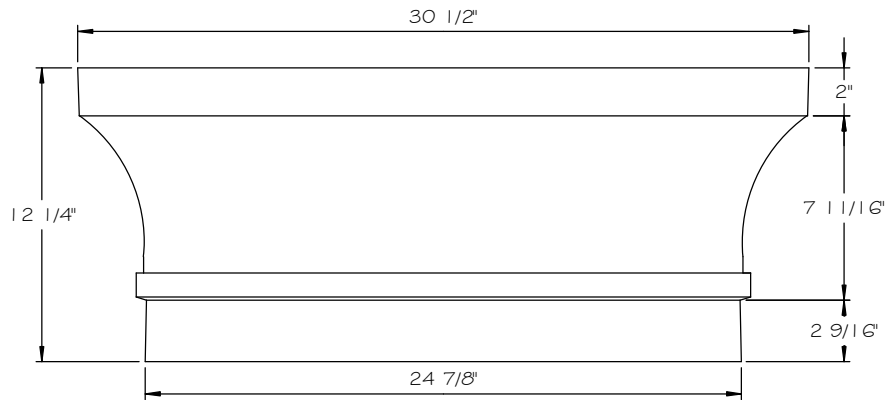

STONE CAST INC.

2300 KARBACH "B" HOUSTON TX 77092

Office: 713-683-6780 * Fax: 713-683-6749 * www.houstonstonecast.com

POST CAP 24 7/8" GRAND FLAT

SCALE 1 1/2" = 1' 0"

FRONT VIEW

TOP VIEW

STANDARD DIMENSIONS AVAILABLE

SIZE	ITEM #
24 7/8"	543-24.875

24 7/8" GRAND FLAT POST CAP
ITEM # 543-24.875