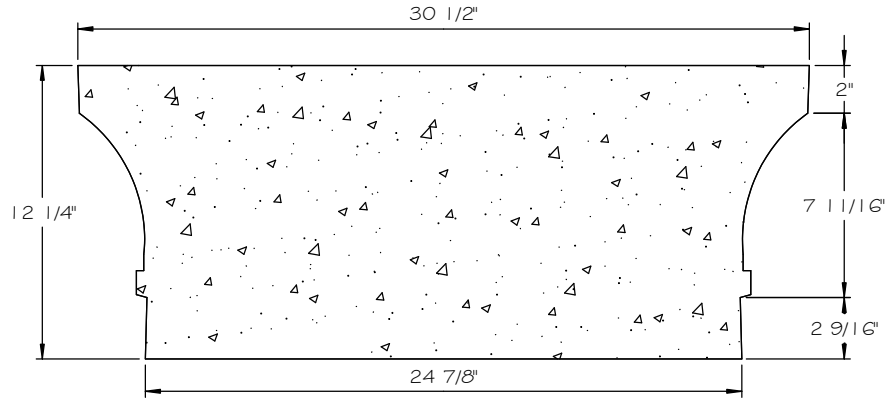

STONE CAST INC.

2300 KARBACH "B" HOUSTON TX 77092

Office: 713-683-6780 * Fax: 713-683-6749 * www.houstonstonecast.com

POST CAP 24 7/8" GRAND FLAT

SCALE 1 1/2" = 1' 0"

SECTION

ISOMETRIC VIEW

NOT TO SCALE

24 7/8" GRAND FLAT POST CAP
ITEM # 543-24.875