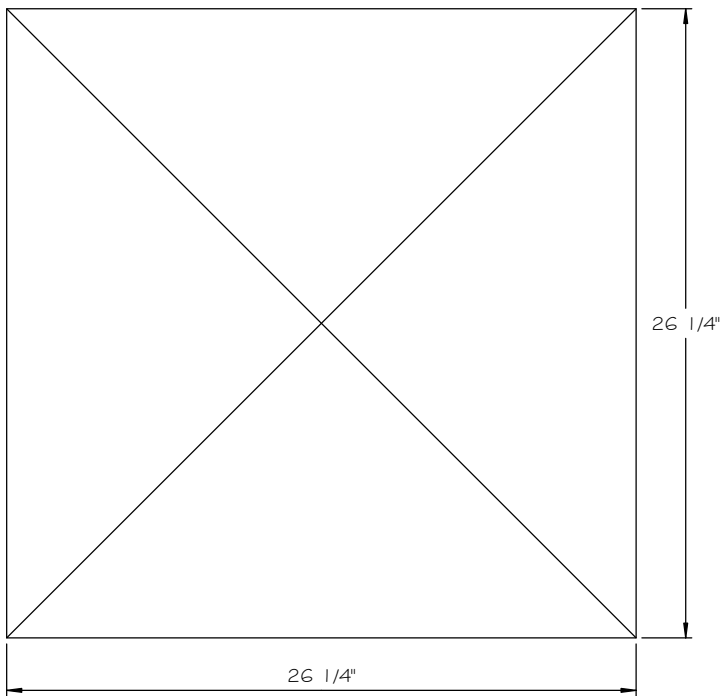

# POST CAP 25" BULLNOSED PEAK

SCALE 1 1/2" = 1' 0"

**FRONT VIEW**

**SECTION**

**TOP VIEW**

**ISOMETRIC VIEW**

NOT TO SCALE

## STANDARD DIMENSIONS AVAILABLE

SIZE	ITEM #
25"	SA76-25

**25" BULLNOSED PEAK POST CAP**  
ITEM # SA76-25