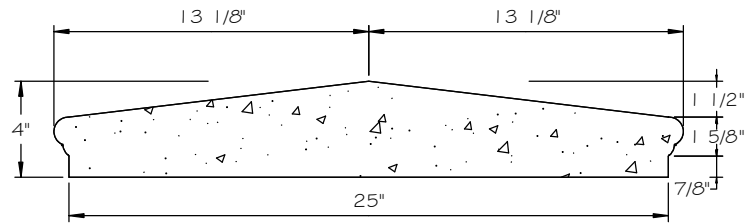

# POST CAP 25" BULLNOSED PEAK

SCALE 1 1/2" = 1' 0"

**FRONT VIEW**

**SECTION**

**TOP VIEW**

**ISOMETRIC VIEW**

NOT TO SCALE

## STANDARD DIMENSIONS AVAILABLE

SIZE	ITEM #
25"	SA76-25

**25" BULLNOSED PEAK POST CAP**  
ITEM # SA76-25