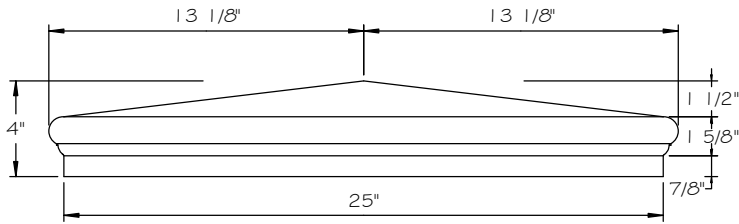

# POST CAP 25" BULLNOSED PEAK

SCALE 1 1/2" = 1' 0"

**FRONT VIEW**

**SECTION**

**TOP VIEW**

**ISOMETRIC VIEW**

NOT TO SCALE

## STANDARD DIMENSIONS AVAILABLE

SIZE	ITEM #
25"	SA76-25

**25" BULLNOSED PEAK POST CAP**  
ITEM # SA76-25