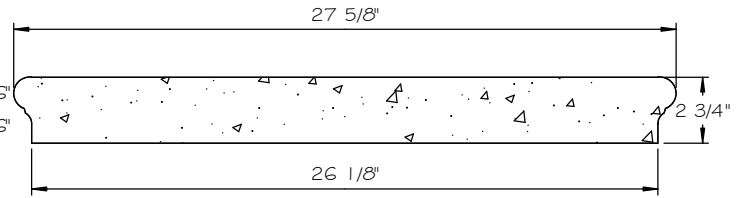

STONE CAST INC.

2300 KARBACH "B" HOUSTON TX 77092

Office: 713-683-6780 * Fax: 713-683-6749 * www.houstonstonecast.com

POST CAP 26 1/8" BULLNOSED FLAT

SCALE 1 1/2" = 1' 0"

FRONT VIEW

SECTION

TOP VIEW

ISOMETRIC VIEW

NOT TO SCALE

STANDARD DIMENSIONS AVAILABLE

SIZE	ITEM #
15 3/4"	576-15.75
26 1/8"	576-26.125

26 1/8" BULLNOSED FLAT POST CAP

ITEM # 576-26.125