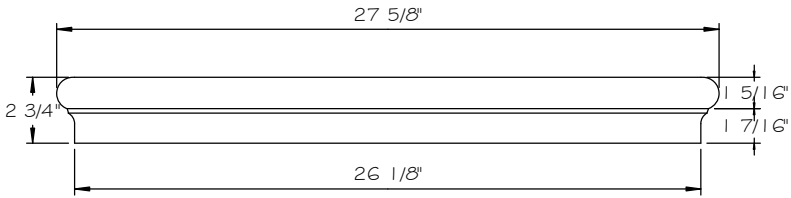

STONE CAST INC.

2300 KARBACH "B" HOUSTON TX 77092

Office: 713-683-6780 * Fax: 713-683-6749 * www.houstonstonecast.com

POST CAP 26 1/8" BULLNOSED FLAT

SCALE 1 1/2" = 1' 0"

FRONT VIEW

SECTION

TOP VIEW

ISOMETRIC VIEW

NOT TO SCALE

STANDARD DIMENSIONS AVAILABLE

SIZE	ITEM #
15 3/4"	576-15.75
26 1/8"	576-26.125

26 1/8" BULLNOSED FLAT POST CAP

ITEM # 576-26.125