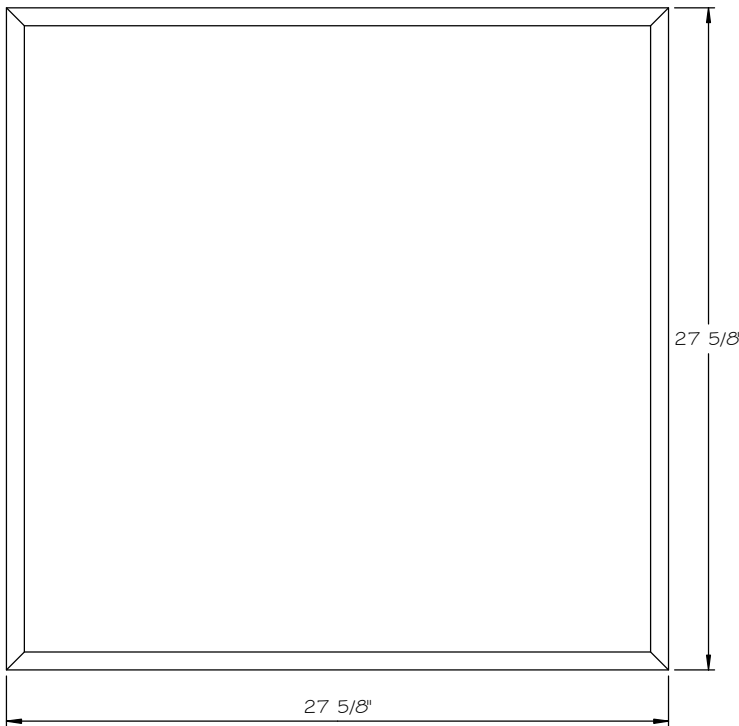

STONE CAST INC.

2300 KARBACH "B" HOUSTON TX 77092

Office: 713-683-6780 * Fax: 713-683-6749 * www.houstonstonecast.com

POST CAP 26 1/8" BULLNOSED FLAT

SCALE 1 1/2" = 1' 0"

FRONT VIEW

SECTION

TOP VIEW

ISOMETRIC VIEW

NOT TO SCALE

STANDARD DIMENSIONS AVAILABLE

SIZE	ITEM #
15 3/4"	576-15.75
26 1/8"	576-26.125

26 1/8" BULLNOSED FLAT POST CAP

ITEM # 576-26.125