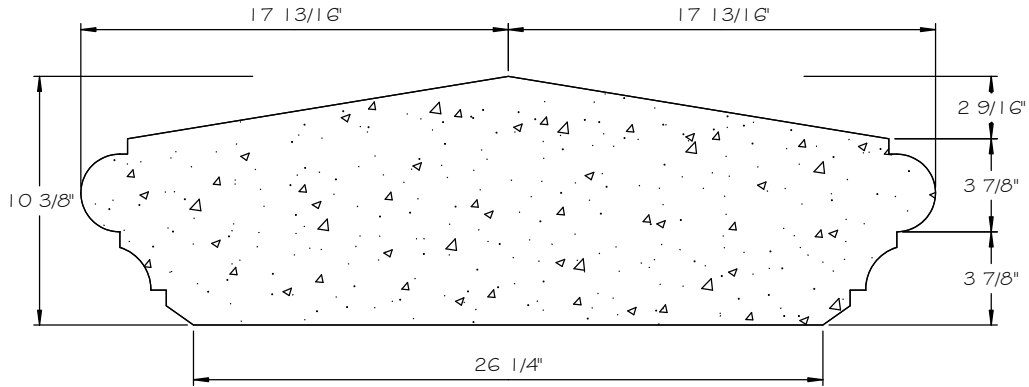

**STONE CAST INC.**

2300 KARBACH "B" HOUSTON TX 77092

Office: 713-683-6780 \* Fax: 713-683-6749 \* www.houstonstonecast.com

**POST CAP 26 1/4" ALKIRE**

SCALE 1 1/2" = 1' 0"

**SECTION**

**ISOMETRIC VIEW**

NOT TO SCALE

**26 1/4" ALKIRE POST CAP**

ITEM # SA80-26.25