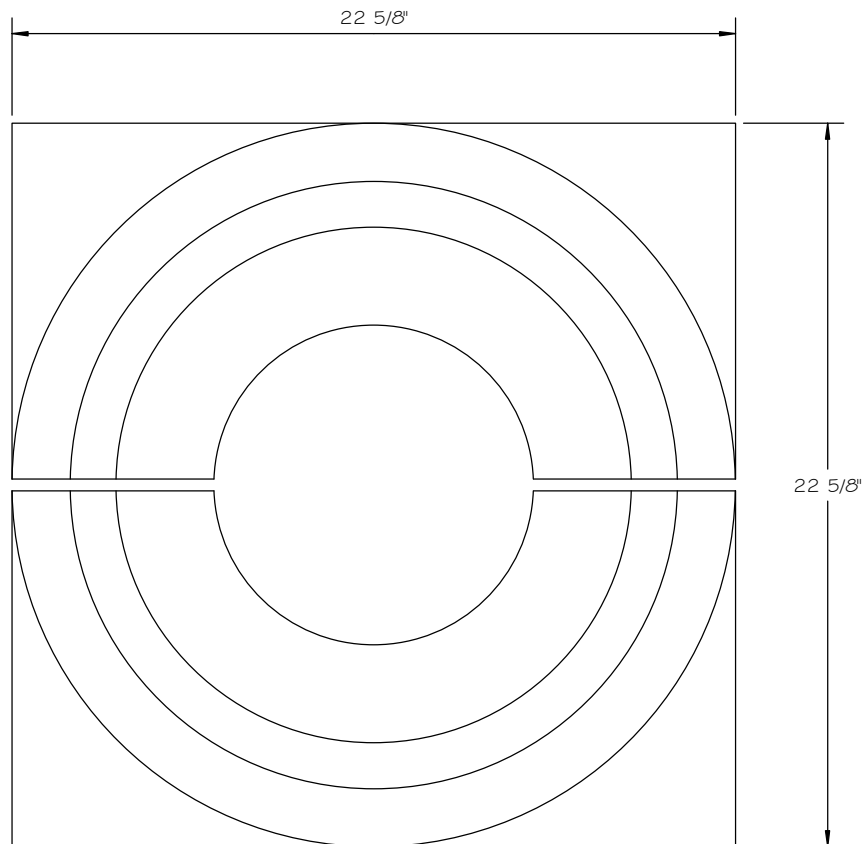

STONE CAST INC.

2300 KARBACH "B" HOUSTON TX 77092

Office: 713-683-6780 * Fax: 713-683-6749 * www.houstonstonecast.com

STRAIGHT SHAFT 15" COLUMN BASE

SCALE 2" = 1' 0"

FRONT VIEW

TOP VIEW

15" STRAIGHT SHAFT COLUMN BASE