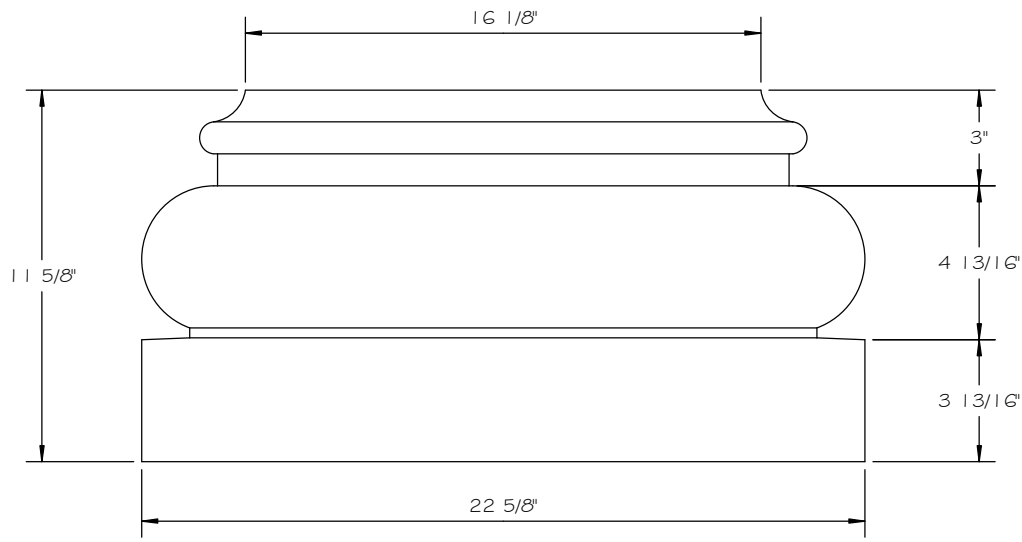

STONE CAST INC.

2300 KARBACH "B" HOUSTON TX 77092

Office: 713-683-6780 * Fax: 713-683-6749 * www.houstonstonecast.com

STRAIGHT SHAFT 15" COLUMN BASE

SCALE 2" = 1' 0"

FRONT VIEW

TOP VIEW

15" STRAIGHT SHAFT COLUMN BASE

ITEM # J90TB15