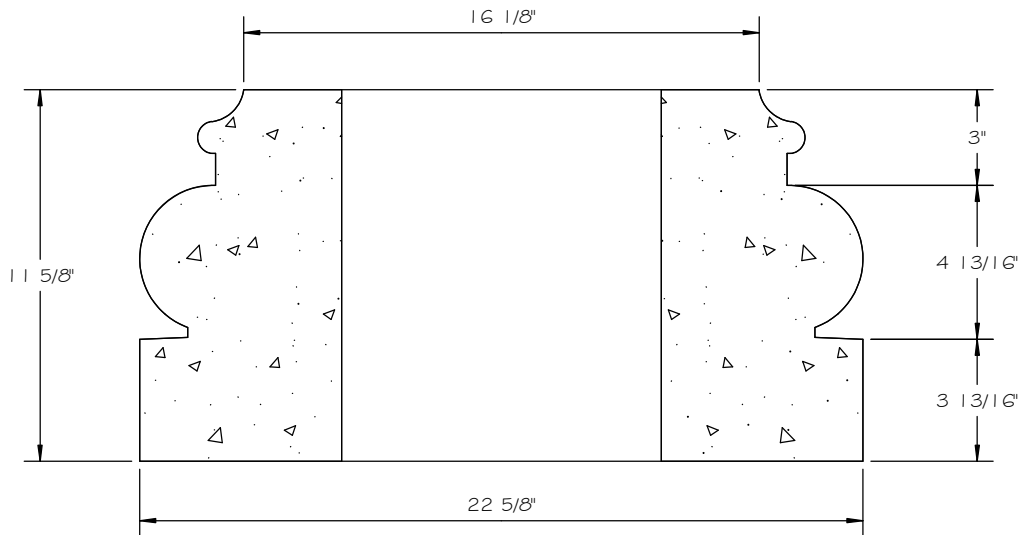

STONE CAST INC.

2300 KARBACH "B" HOUSTON TX 77092

Office: 713-683-6780 * Fax: 713-683-6749 * www.houstonstonecast.com

STRAIGHT SHAFT 15" COLUMN BASE

SCALE 2" = 1' 0"

SECTION

ISOMETRIC VIEW

NOT TO SCALE

STANDARD DIMENSIONS AVAILABLE

SIZE	ITEM #
15"	J90TB15
15"	J90TB15A

15" STRAIGHT SHAFT COLUMN BASE
ITEM # J90TB15