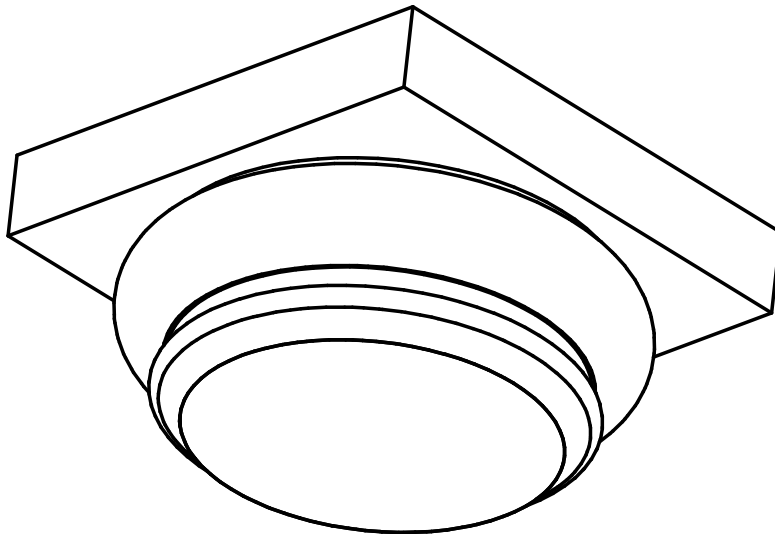

# STRAIGHT SHAFT 15" COLUMN CAP

2300 KARBACH "B" HOUSTON TX 77092

Office: 713-683-6780 \* Fax: 713-683-6749 \* [www.houstonstonecast.com](http://www.houstonstonecast.com)

SCALE 2" = 1' 0"

**SECTION**

**ISOMETRIC VIEW**

## STANDARD DIMENSIONS AVAILABLE

SIZE	ITEM #
15"	J90TB15
15"	J90TB15A

**15" STRAIGHT SHAFT COLUMN CAP**  
ITEM # J90TB15