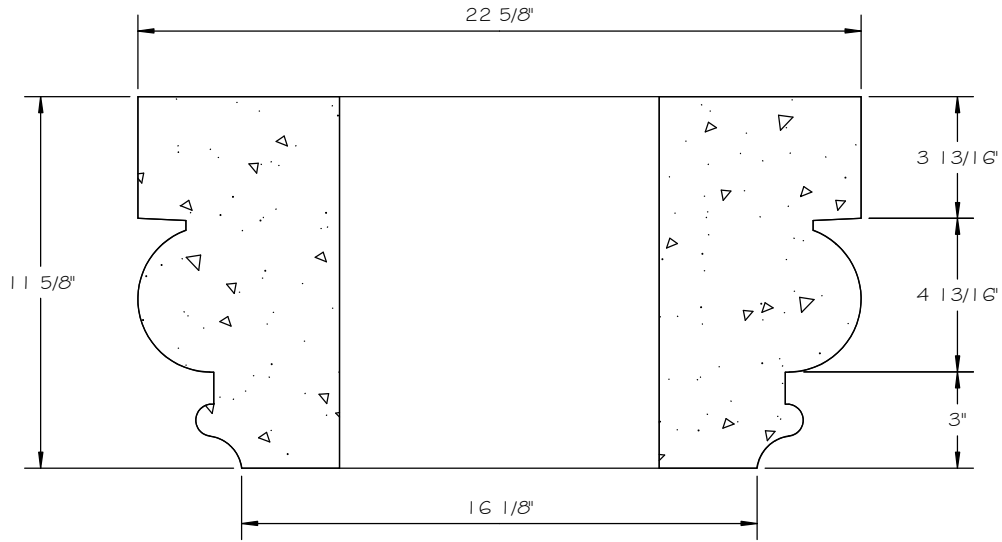

# STRAIGHT SHAFT 15" COLUMN CAP

2300 KARBACH "B" HOUSTON TX 77092

Office: 713-683-6780 \* Fax: 713-683-6749 \* [www.houstonstonecast.com](http://www.houstonstonecast.com)

SCALE 2" = 1' 0"

**SECTION**

**ISOMETRIC VIEW**

## STANDARD DIMENSIONS AVAILABLE

SIZE	ITEM #
15"	J90TB15
15"	J90TB15A

**15" STRAIGHT SHAFT COLUMN CAP**  
ITEM # J90TB15