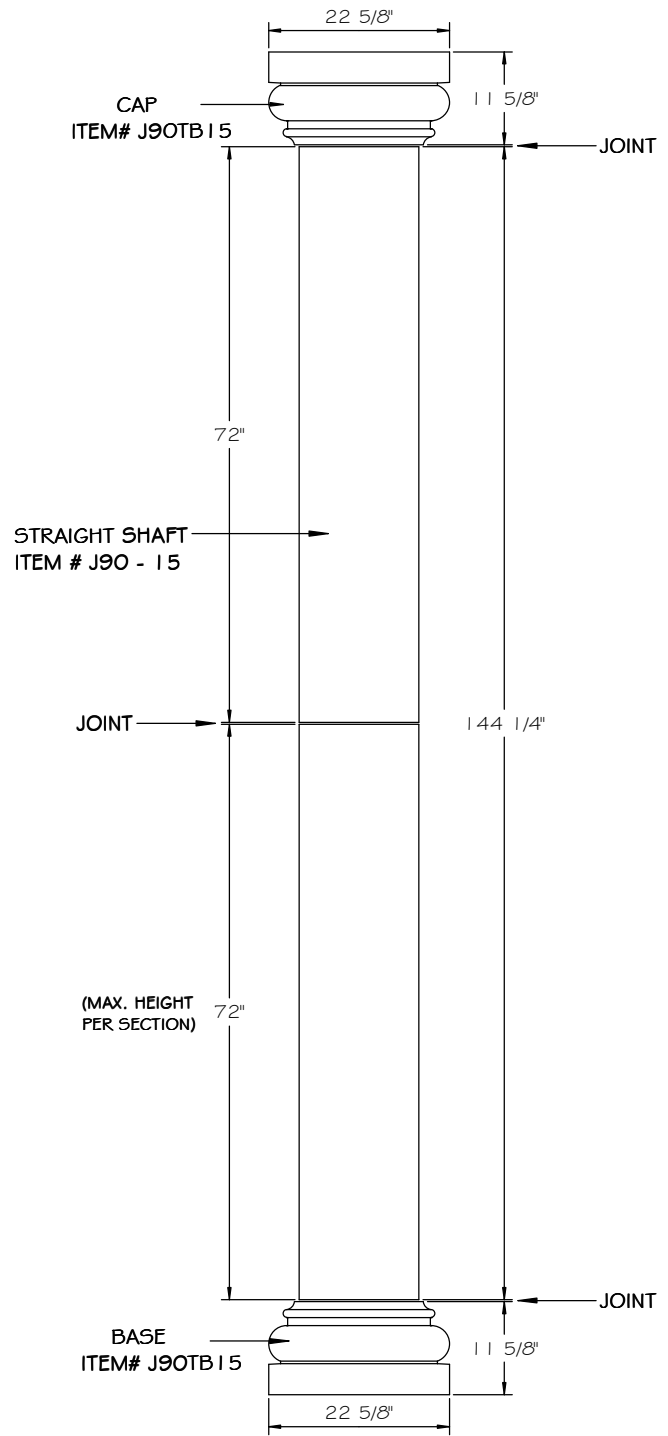

STONE CAST INC.

2300 KARBACH "B" HOUSTON TX 77092

Office: 713-683-6780 * Fax: 713-683-6749 * www.houstonstonecast.com

STRAIGHT SHAFT 15" FULL COLUMN

SCALE 1/2" = 1' 0"

SECTION

FRONT VIEW

NOTE:
SHAFT HEIGHT CAN BE SHORTENED TO SUIT SPECIFIC NEEDS

15" STRAIGHT SHAFT COLUMN