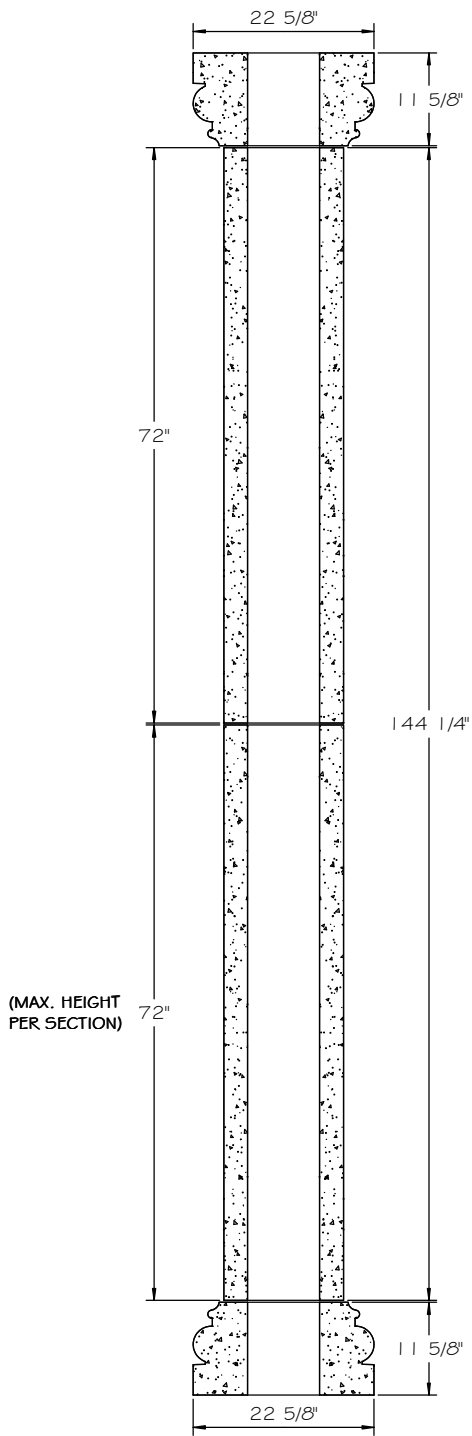

STONE CAST INC.

2300 KARBACH "B" HOUSTON TX 77092

Office: 713-683-6780 * Fax: 713-683-6749 * www.houstonstonecast.com

STRAIGHT SHAFT 15" FULL COLUMN

SCALE 1/2" = 1' 0"

SECTION

FRONT VIEW

NOTE:
SHAFT HEIGHT CAN BE SHORTENED TO SUIT SPECIFIC NEEDS

15" STRAIGHT SHAFT COLUMN