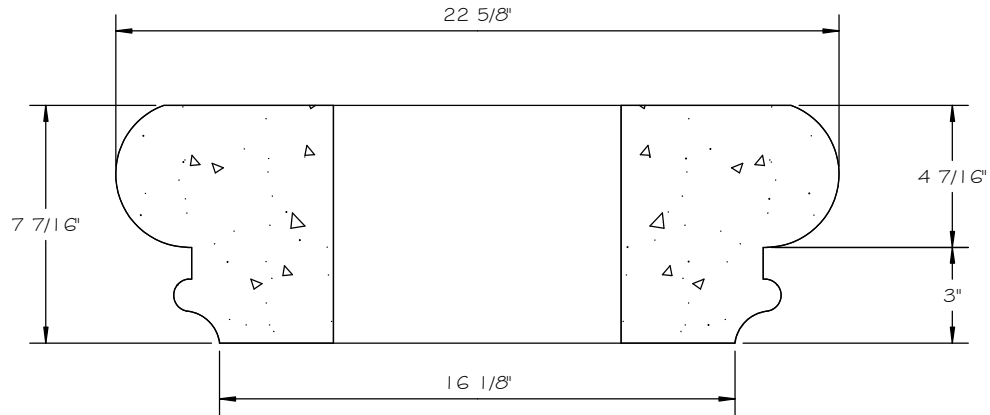

# STRAIGHT SHAFT 15" COLUMN CAP

SCALE 2" = 1' 0"

**SECTION**

**ISOMETRIC VIEW**

NOT TO SCALE

## STANDARD DIMENSIONS AVAILABLE

SIZE	ITEM #
15"	J90TB15
15"	J90TB15A

**15" STRAIGHT SHAFT COLUMN CAP**  
( WITHOUT SQUARE CAP / BASE )  
ITEM # J90TB15A