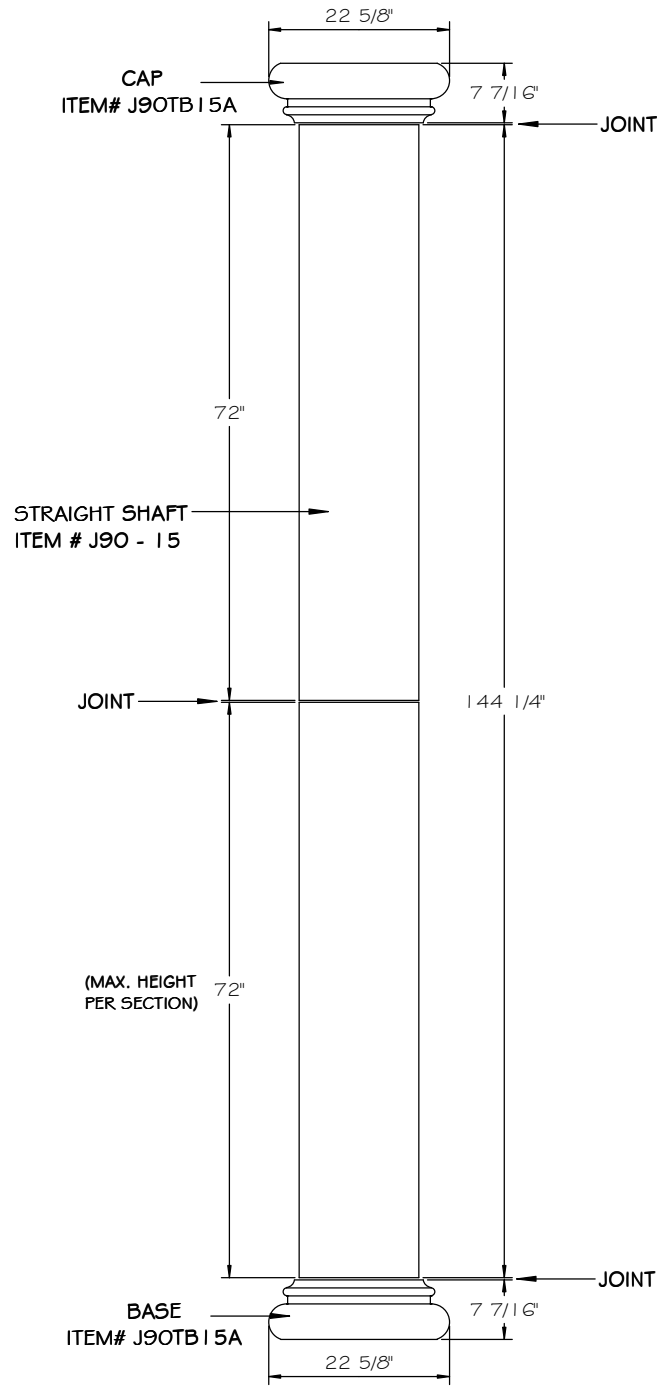

STONE CAST INC.

2300 KARBACH "B" HOUSTON TX 77092

Office: 713-683-6780 * Fax: 713-683-6749 * www.houstonstonecast.com

STRAIGHT SHAFT 15" FULL COLUMN

SCALE 1/2" = 1' 0"

SECTION

FRONT VIEW

NOTE:
SHAFT HEIGHT CAN BE SHORTENED TO SUIT SPECIFIC NEEDS

15" STRAIGHT SHAFT COLUMN
(WITHOUT SQUARE CAP / BASE)