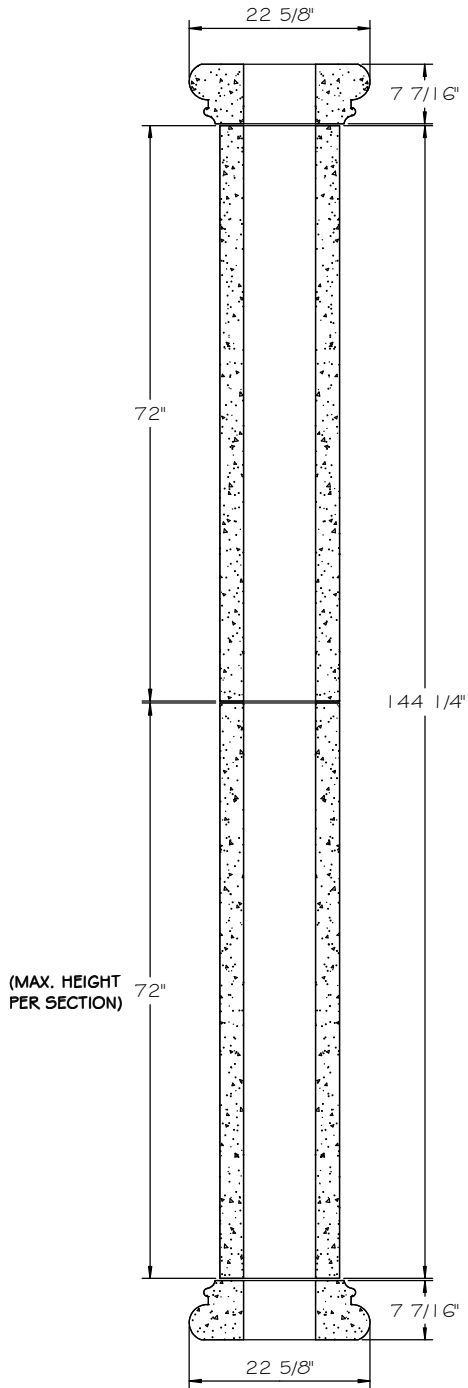

STONE CAST INC.

2300 KARBACH "B" HOUSTON TX 77092

Office: 713-683-6780 * Fax: 713-683-6749 * www.houstonstonecast.com

STRAIGHT SHAFT 15" FULL COLUMN

SCALE 1/2" = 1' 0"

SECTION

FRONT VIEW

NOTE:
SHAFT HEIGHT CAN BE SHORTENED TO SUIT SPECIFIC NEEDS

15" STRAIGHT SHAFT COLUMN
(WITHOUT SQUARE CAP / BASE)