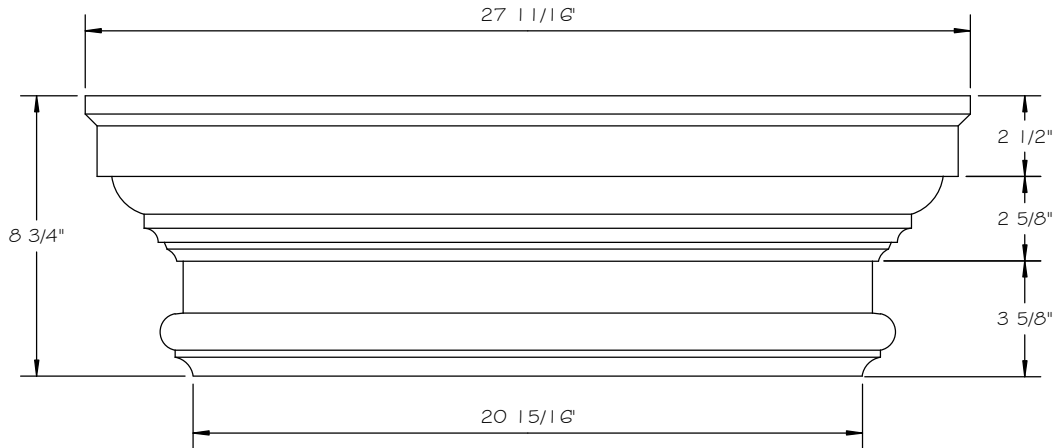

STONE CAST INC.

2300 KARBACH "B" HOUSTON TX 77092

Office: 713-683-6780 * Fax: 713-683-6749 * www.houstonstonecast.com

STRAIGHT SHAFT 20" COLUMN CAP

SCALE 2" = 1' 0"

FRONT VIEW

BOTTOM VIEW

20" STRAIGHT SHAFT COLUMN CAP