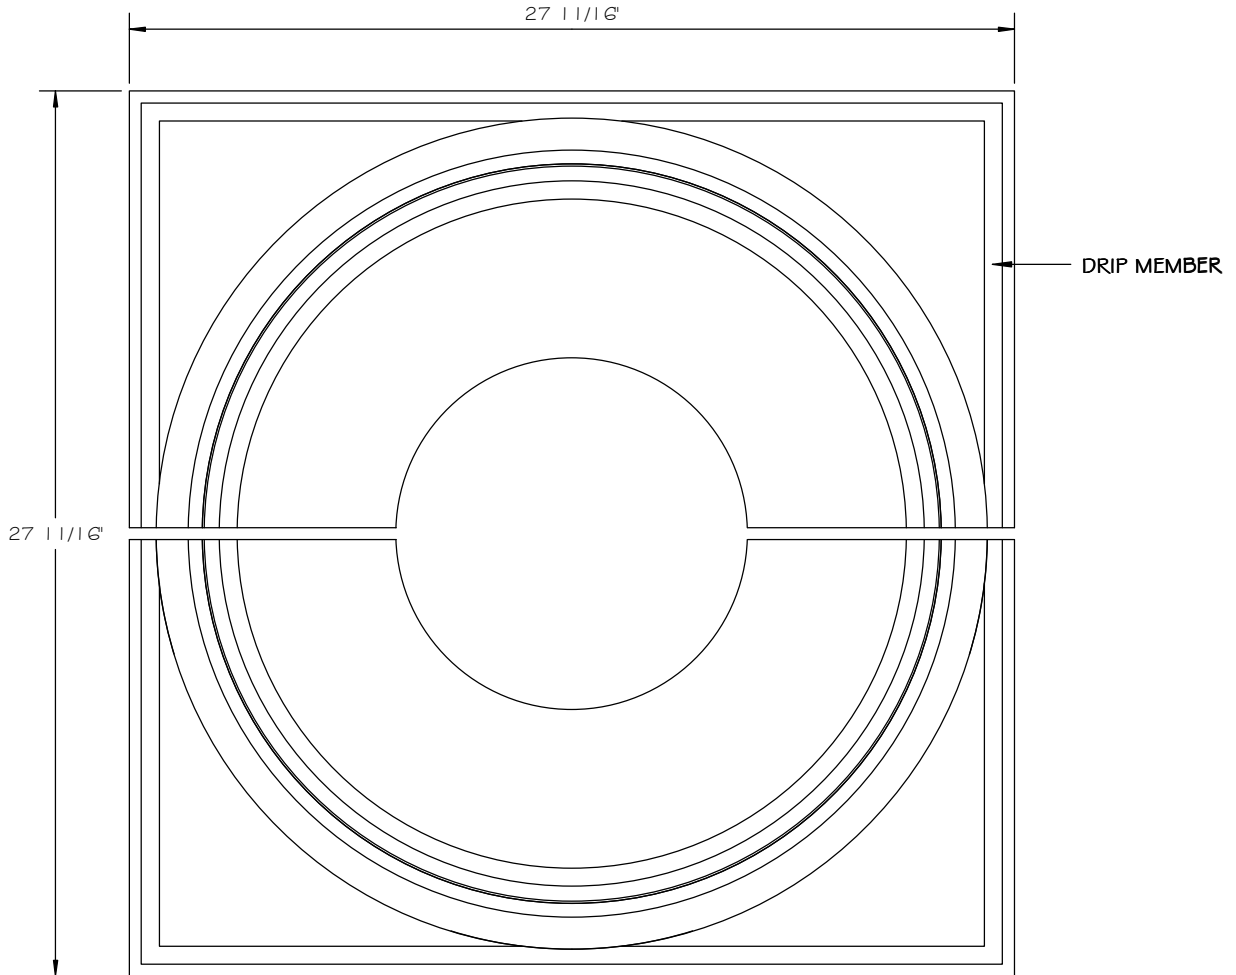

STONE CAST INC.

2300 KARBACH "B" HOUSTON TX 77092

Office: 713-683-6780 * Fax: 713-683-6749 * www.houstonstonecast.com

STRAIGHT SHAFT 20" COLUMN CAP

SCALE 2" = 1' 0"

FRONT VIEW

BOTTOM VIEW

20" STRAIGHT SHAFT COLUMN CAP

ITEM # J90T20