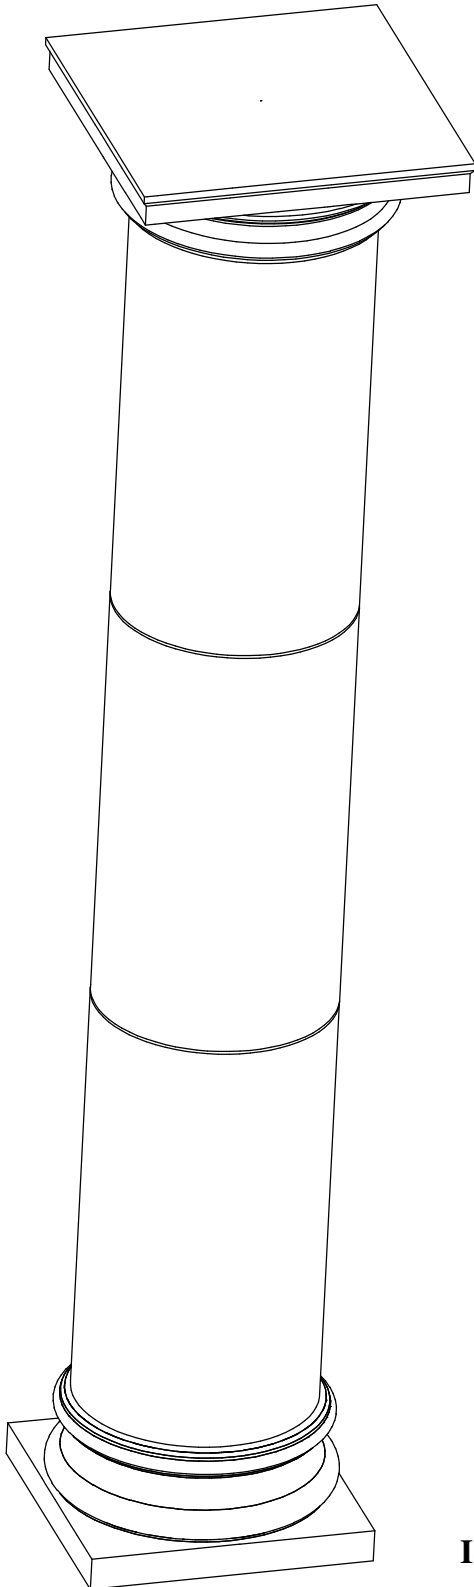

STONE CAST INC.

STRAIGHT SHAFT 20" FULL COLUMN

2300 KARBACH "B" HOUSTON TX 77092

Office: 713-683-6780 * Fax: 713-683-6749 * www.houstonstonecast.com

NOT TO SCALE

20" STRAIGHT SHAFT COLUMN

(WITH STANDARD CAP & BASE)

ISOMETRIC VIEW