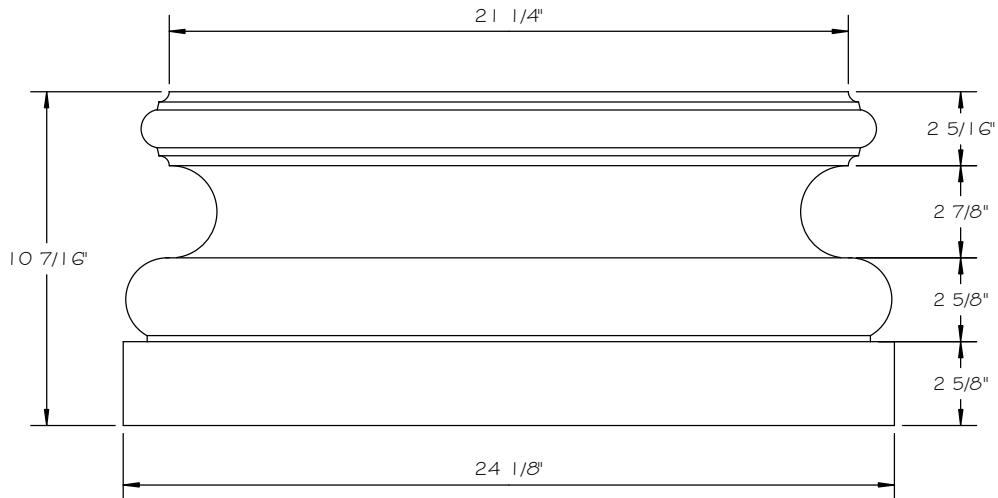

STONE CAST INC.

STRAIGHT SHAFT 20" COLUMN BASE

2300 KARBACH "B" HOUSTON TX 77092

Office: 713-683-6780 * Fax: 713-683-6749 * www.houstonstonecast.com

SCALE 2" = 1' 0"

FRONT VIEW

TOP VIEW

20" STRAIGHT SHAFT COLUMN BASE