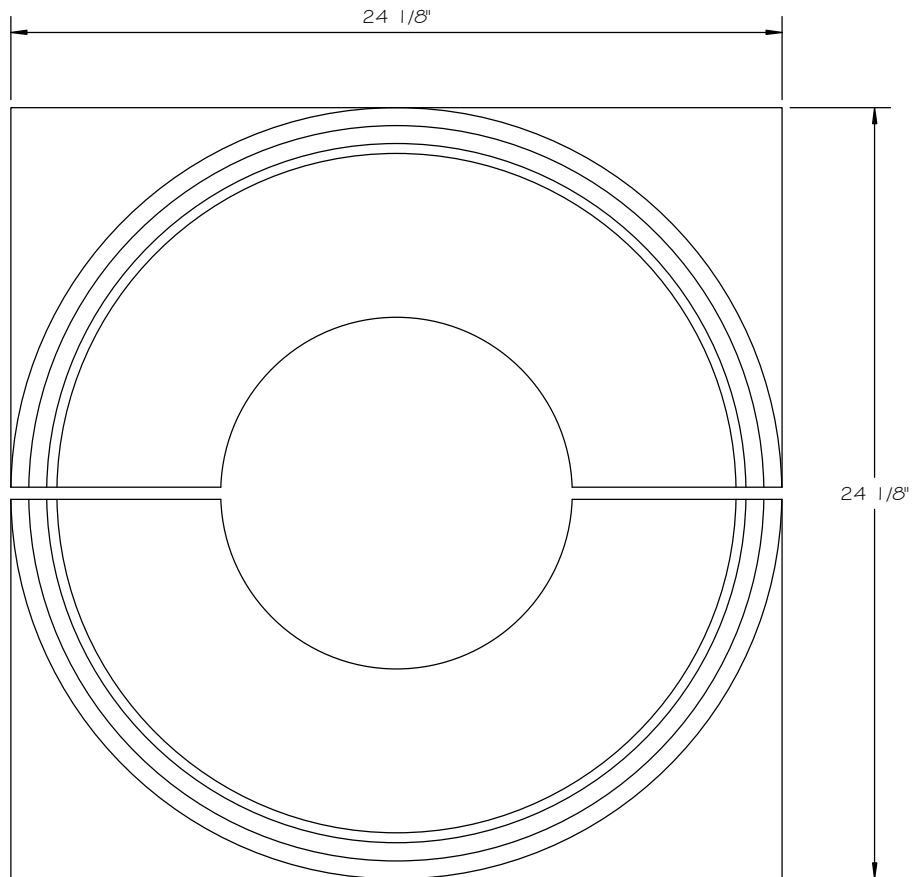

STONE CAST INC.

STRAIGHT SHAFT 20" COLUMN BASE

2300 KARBACH "B" HOUSTON TX 77092

Office: 713-683-6780 * Fax: 713-683-6749 * www.houstonstonecast.com

SCALE 2" = 1' 0"

FRONT VIEW

TOP VIEW

20" STRAIGHT SHAFT COLUMN BASE