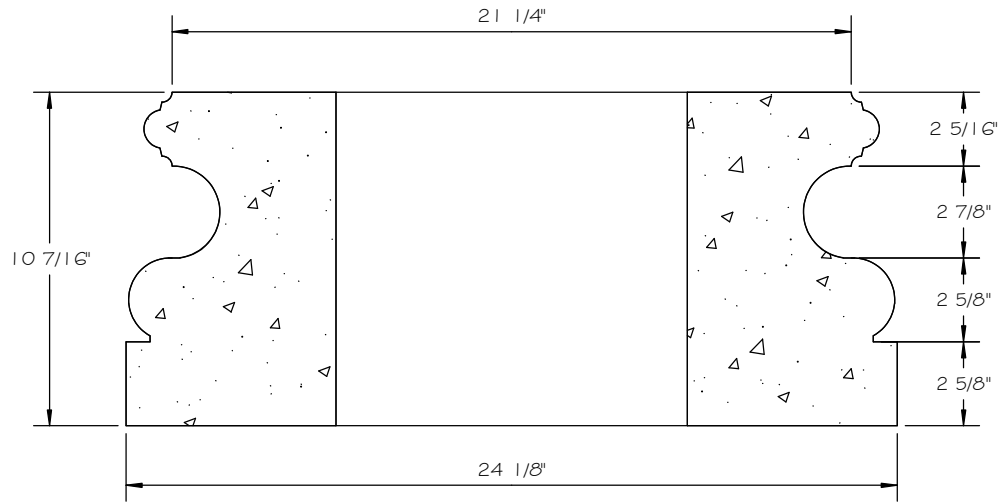

STONE CAST INC.

STRAIGHT SHAFT 20" COLUMN BASE

2300 KARBACH "B" HOUSTON TX 77092

Office: 713-683-6780 * Fax: 713-683-6749 * www.houstonstonecast.com

SCALE 2" = 1' 0"

SECTION

ISOMETRIC VIEW

NOT TO SCALE

STANDARD DIMENSIONS AVAILABLE

SIZE	ITEM #
20"	J90B20

20" STRAIGHT SHAFT COLUMN BASE
ITEM # J90B20