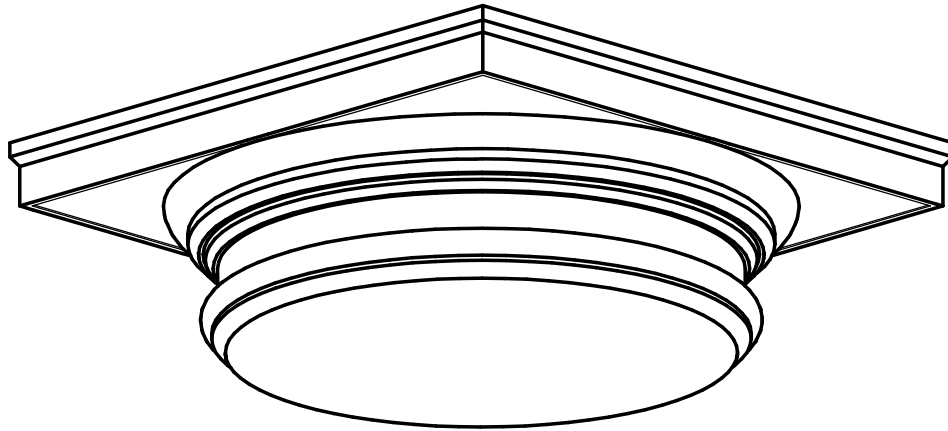

STONE CAST INC.

2300 KARBACH "B" HOUSTON TX 77092

Office: 713-683-6780 * Fax: 713-683-6749 * www.houstonstonecast.com

STRAIGHT SHAFT 20" COLUMN CAP

SCALE 2" = 1' 0"

SECTION

ISOMETRIC VIEW

NOT TO SCALE

STANDARD DIMENSIONS AVAILABLE

SIZE	ITEM #
20"	J90T20

20" STRAIGHT SHAFT COLUMN CAP
ITEM # J90T20