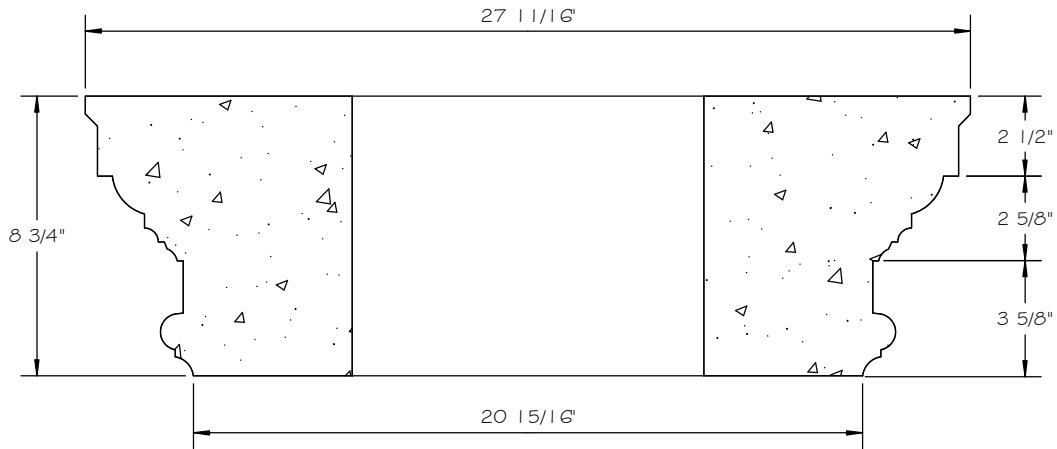

STONE CAST INC.

2300 KARBACH "B" HOUSTON TX 77092

Office: 713-683-6780 * Fax: 713-683-6749 * www.houstonstonecast.com

STRAIGHT SHAFT 20" COLUMN CAP

SCALE 2" = 1' 0"

SECTION

ISOMETRIC VIEW

NOT TO SCALE

STANDARD DIMENSIONS AVAILABLE

SIZE	ITEM #
20"	J90T20

20" STRAIGHT SHAFT COLUMN CAP
ITEM # J90T20