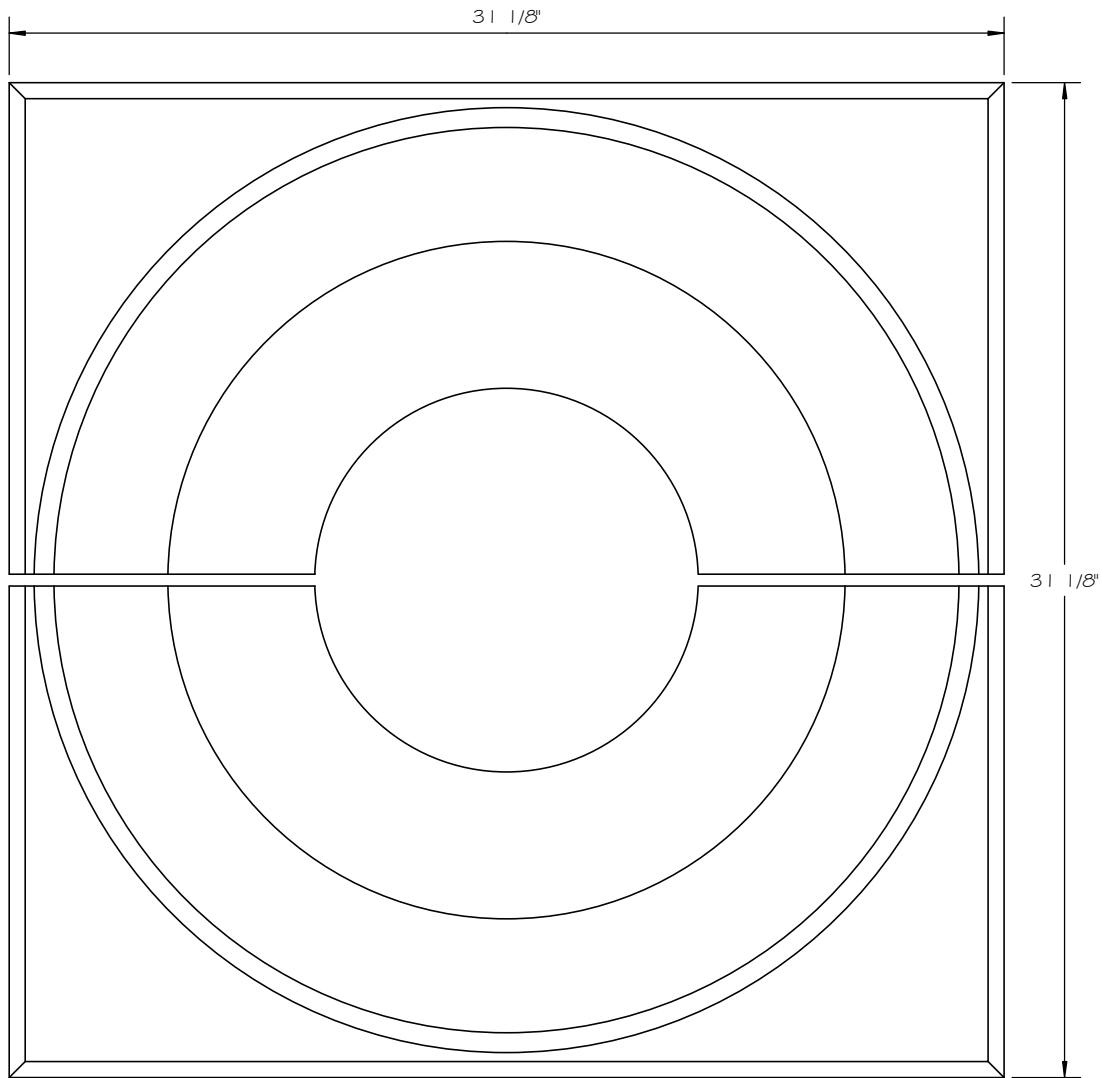

STONE CAST INC.

2300 KARBACH "B" HOUSTON TX 77092

Office: 713-683-6780 * Fax: 713-683-6749 * www.houstonstonecast.com

TUSCAN 24" COLUMN CAP

SCALE 2" = 1' 0"

FRONT VIEW

TOP VIEW

24" TUSCAN COLUMN CAP
(USED AS A BASE)
ITEM # J15T24