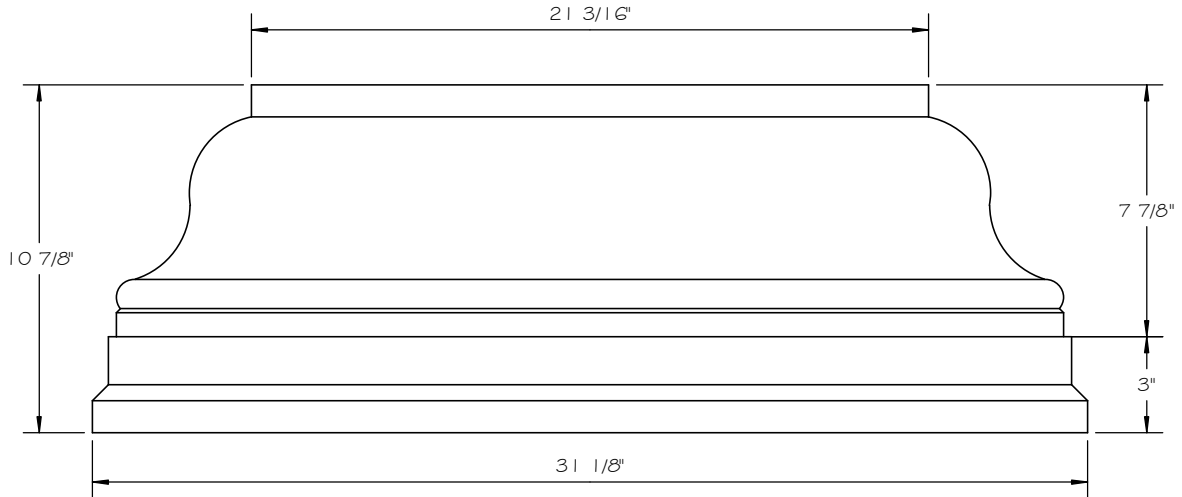

STONE CAST INC.

2300 KARBACH "B" HOUSTON TX 77092

Office: 713-683-6780 * Fax: 713-683-6749 * www.houstonstonecast.com

TUSCAN 24" COLUMN CAP

SCALE 2" = 1' 0"

FRONT VIEW

TOP VIEW

24" TUSCAN COLUMN CAP
(USED AS A BASE)
ITEM # J15T24