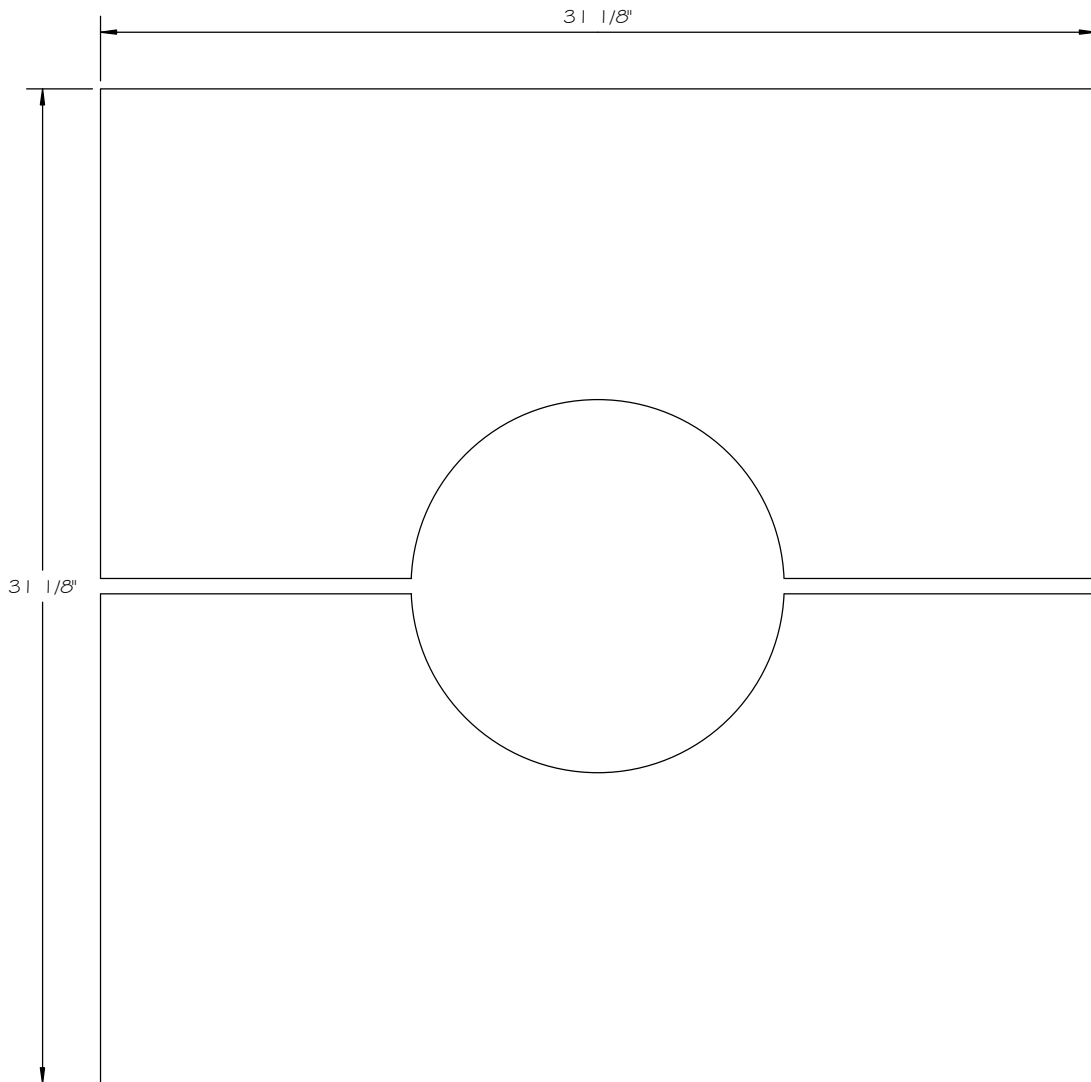

STONE CAST INC.

2300 KARBACH "B" HOUSTON TX 77092

Office: 713-683-6780 * Fax: 713-683-6749 * www.houstonstonecast.com

TUSCAN 24" COLUMN CAP

SCALE 2" = 1' 0"

FRONT VIEW

TOP VIEW

24" TUSCAN COLUMN CAP
ITEM # J15T24