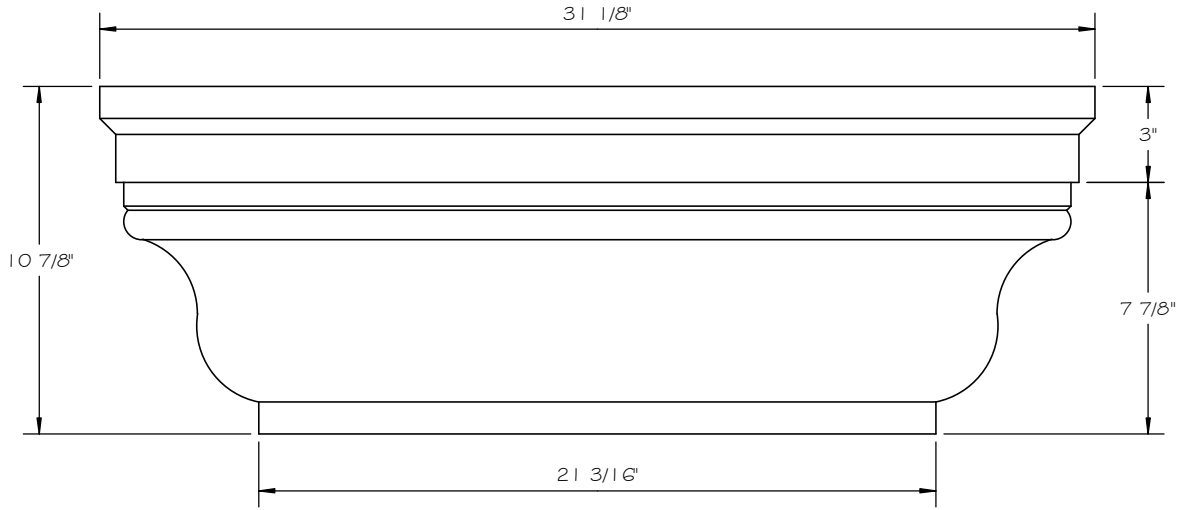

STONE CAST INC.

2300 KARBACH "B" HOUSTON TX 77092

Office: 713-683-6780 * Fax: 713-683-6749 * www.houstonstonecast.com

TUSCAN 24" COLUMN CAP

SCALE 2" = 1' 0"

FRONT VIEW

TOP VIEW

24" TUSCAN COLUMN CAP
ITEM # J15T24