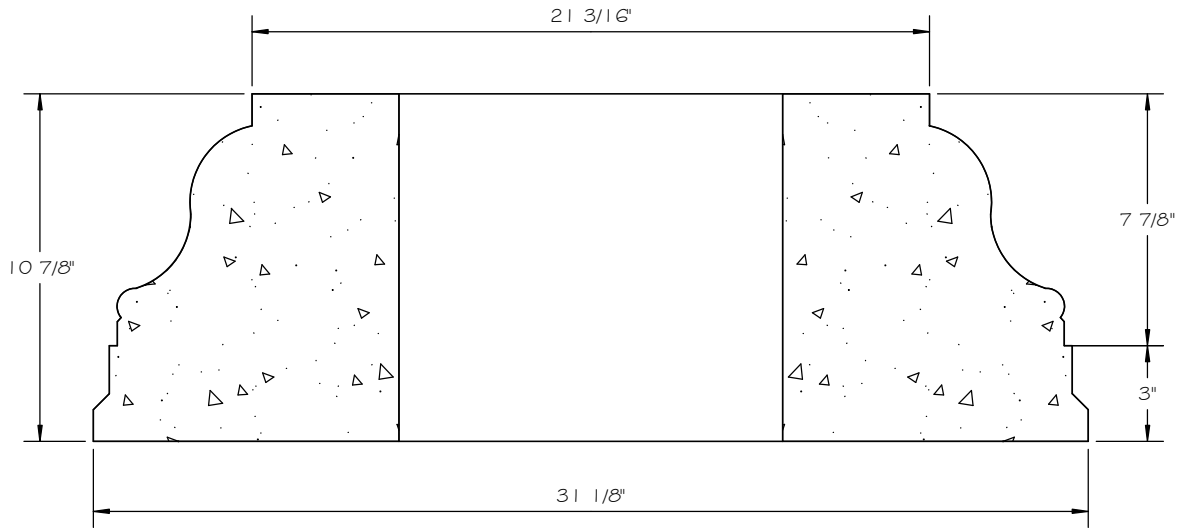

# TUSCAN 24" COLUMN CAP

SCALE 2" = 1' 0"

**SECTION**

**ISOMETRIC VIEW**

NOT TO SCALE

## STANDARD DIMENSIONS AVAILABLE

SIZE	ITEM #
8"	J15T08
10"	J15T10
12"	J15T12
14"	J15T14
18"	J15T18
24"	J15T24

**24" TUSCAN COLUMN CAP**  
( USED AS A BASE )  
ITEM # J15T24