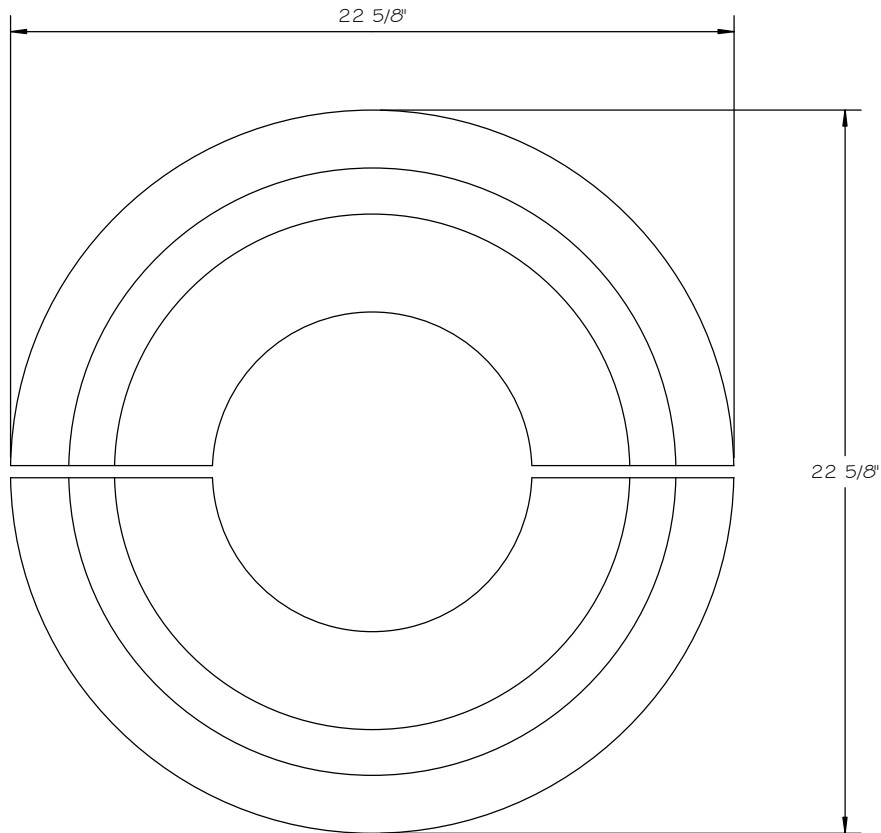

**STONE CAST INC.**

**STRAIGHT SHAFT 15" COLUMN BASE**

2300 KARBACH "B" HOUSTON TX 77092

Office: 713-683-6780 \* Fax: 713-683-6749 \* [www.houstonstonecast.com](http://www.houstonstonecast.com)

SCALE 2" = 1' 0"

**FRONT VIEW**

**TOP VIEW**

**15" STRAIGHT SHAFT COLUMN BASE**

( WITHOUT SQUARE CAP / BASE )

ITEM # J90TB15A