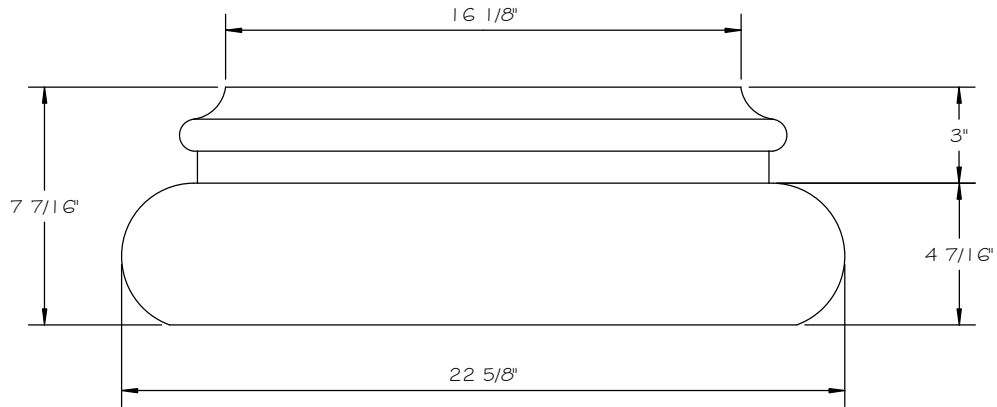

**STONE CAST INC.**

**STRAIGHT SHAFT 15" COLUMN BASE**

2300 KARBACH "B" HOUSTON TX 77092

Office: 713-683-6780 \* Fax: 713-683-6749 \* [www.houstonstonecast.com](http://www.houstonstonecast.com)

SCALE 2" = 1' 0"

**FRONT VIEW**

**TOP VIEW**

**15" STRAIGHT SHAFT COLUMN BASE**

( WITHOUT SQUARE CAP / BASE )

ITEM # J90TB15A