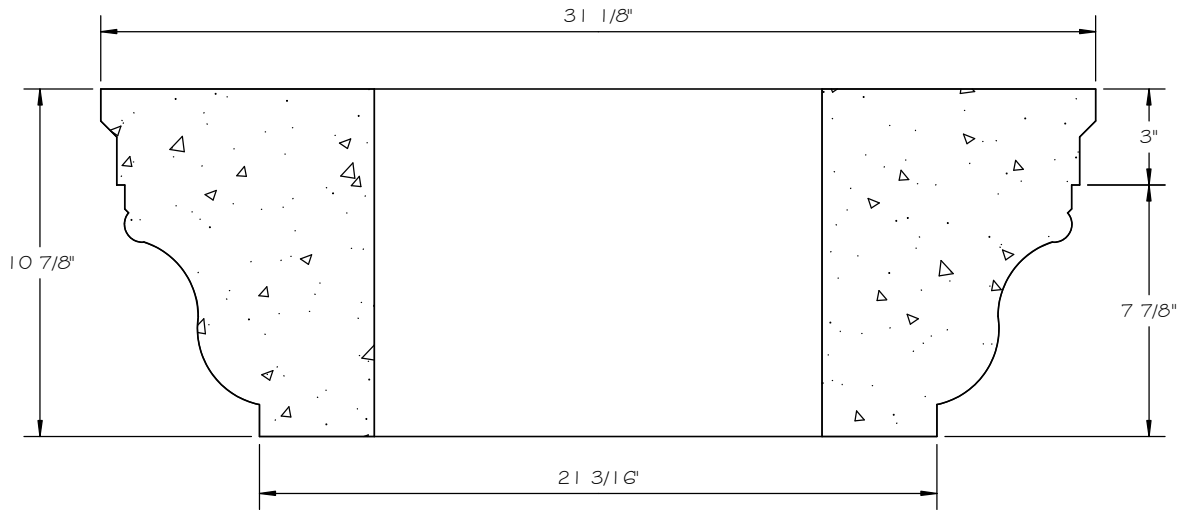

STONE CAST INC.

2300 KARBACH "B" HOUSTON TX 77092

Office: 713-683-6780 * Fax: 713-683-6749 * www.houstonstonecast.com

TUSCAN 24" COLUMN CAP

SCALE 2" = 1' 0"

SECTION

ISOMETRIC VIEW

NOT TO SCALE

STANDARD DIMENSIONS AVAILABLE

SIZE	ITEM #
8"	J15T08
10"	J15T10
12"	J15T12
14"	J15T14
18"	J15T18
24"	J15T24

24" TUSCAN COLUMN CAP
ITEM # J15T24