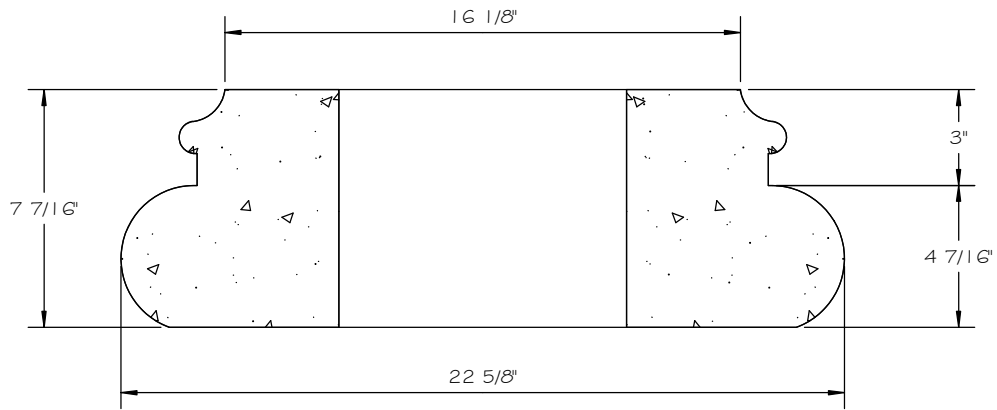

STONE CAST INC.

STRAIGHT SHAFT 15" COLUMN BASE

2300 KARBACH "B" HOUSTON TX 77092

Office: 713-683-6780 * Fax: 713-683-6749 * www.houstonstonecast.com

SCALE 2" = 1' 0"

SECTION

ISOMETRIC VIEW

NOT TO SCALE

STANDARD DIMENSIONS AVAILABLE

SIZE	ITEM #
15"	J90TB15
15"	J90TB15A

15" STRAIGHT SHAFT COLUMN BASE
(WITHOUT SQUARE CAP / BASE)
ITEM # J90TB15A