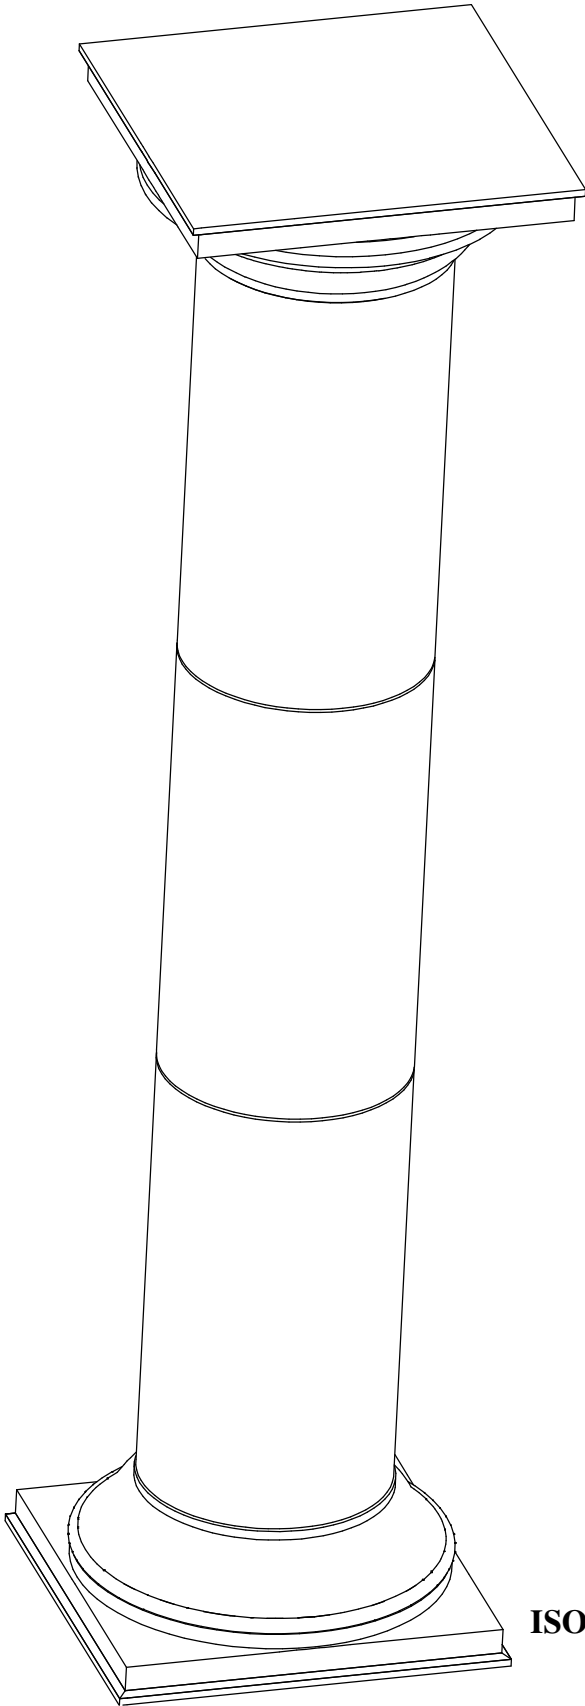

**STONE CAST INC.**

**STRAIGHT SHAFT 20" FULL COLUMN**

2300 KARBACH "B" HOUSTON TX 77092

Office: 713-683-6780 \* Fax: 713-683-6749 \* [www.houstonstonecast.com](http://www.houstonstonecast.com)

NOT TO SCALE

**20" STRAIGHT SHAFT COLUMN**

( WITH TUSCAN CAP & BASE )

**ISOMETRIC VIEW**